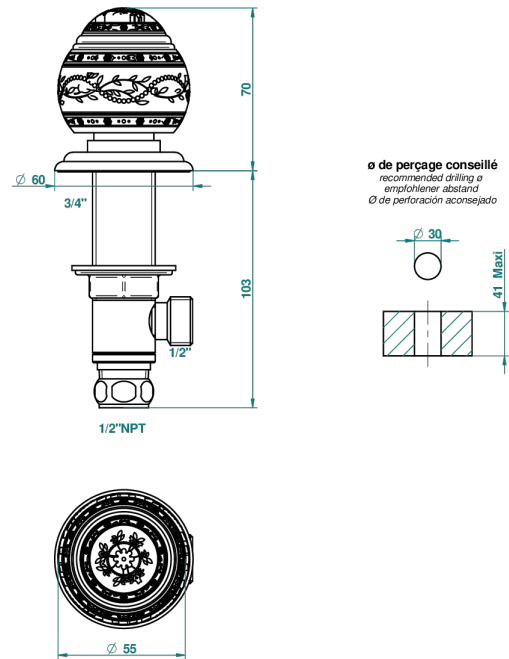

MARQUISE PLATINUM DECOR

A7G-35/US

1/2" deck valve with trim for lavatory

44138

23/04/2012

CHARACTERISTIC

- Marquise platinum decor
- 1/2" deck valve with trim for lavatory

AVAILABLE FINITIONS