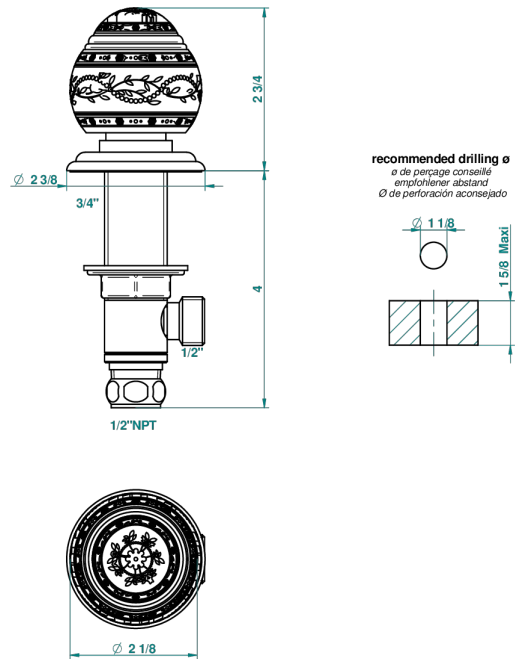

MARQUISE PLATINUM DECOR

A7G-35/US

1/2" deck valve with trim for lavatory

44138

23/04/2012

CHARACTERISTIC

- Marquise platinum decor
- 1/2" deck valve with trim for lavatory

AVAILABLE FINITIONS