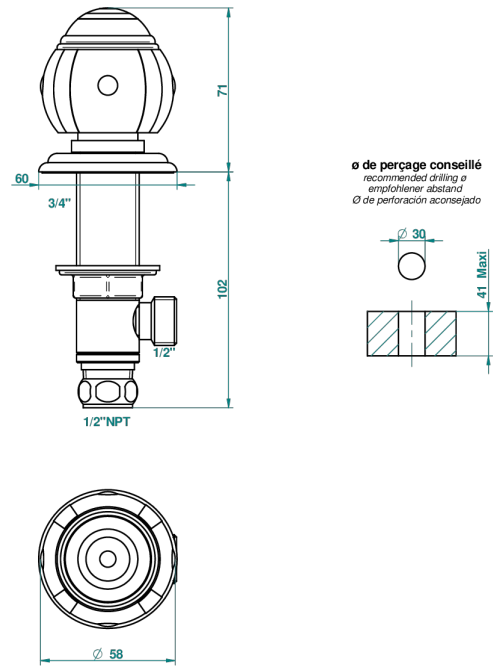

# ITHAQUE PLATINUM DECOR

A7B-35/US

1/2" deck valve with trim for lavatory

THG<sup>®</sup>  
PARIS

44130

19/04/2012

## CHARACTERISTIC

- Ithaque Platinum decor
- 1/2" deck valve with trim for lavatory