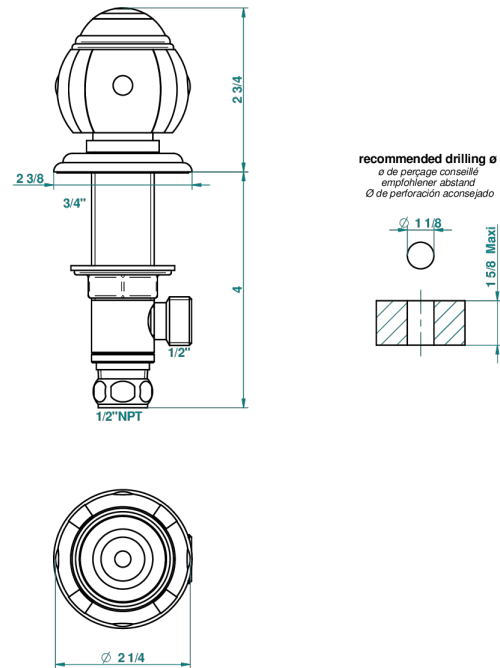

ITHAQUE PLATINUM DECOR

A7B-35/US

1/2" deck valve with trim for lavatory

THG[®]
PARIS

44130

19/04/2012

CHARACTERISTIC

- Ithaque Platinum decor
- 1/2" deck valve with trim for lavatory