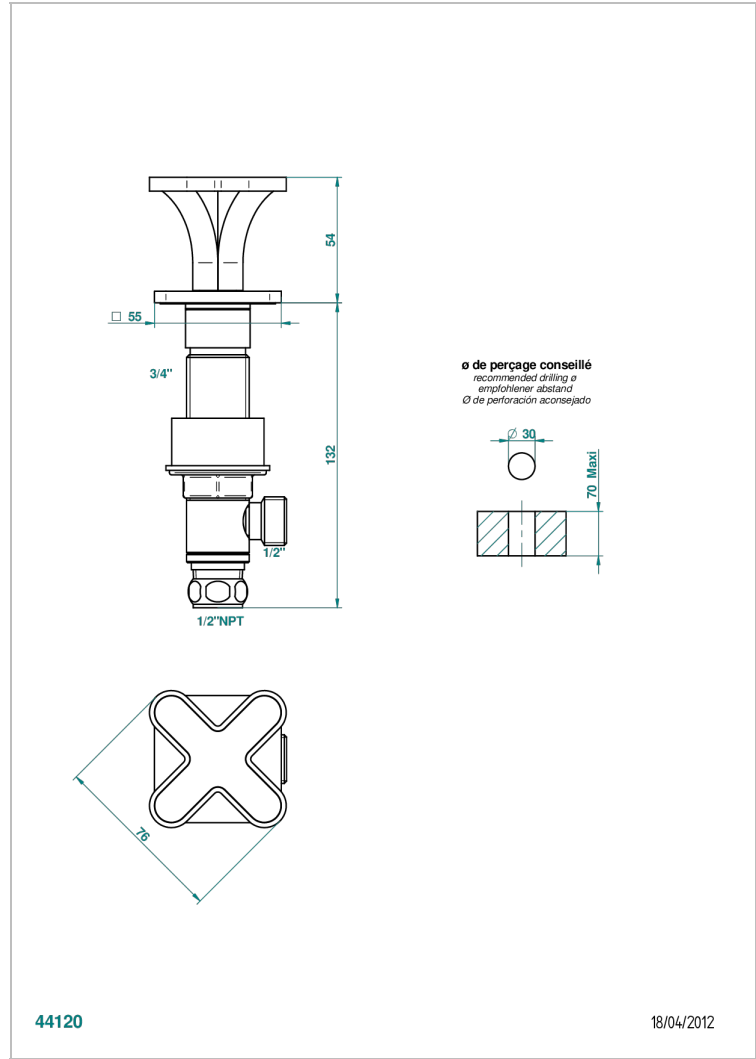

# PROFIL BLACK ONYX

A6N-35/US

1/2" deck valve with trim for lavatory

44120

18/04/2012

## CHARACTERISTIC

- Profil Black Onyx
- 1/2" deck valve with trim for lavatory