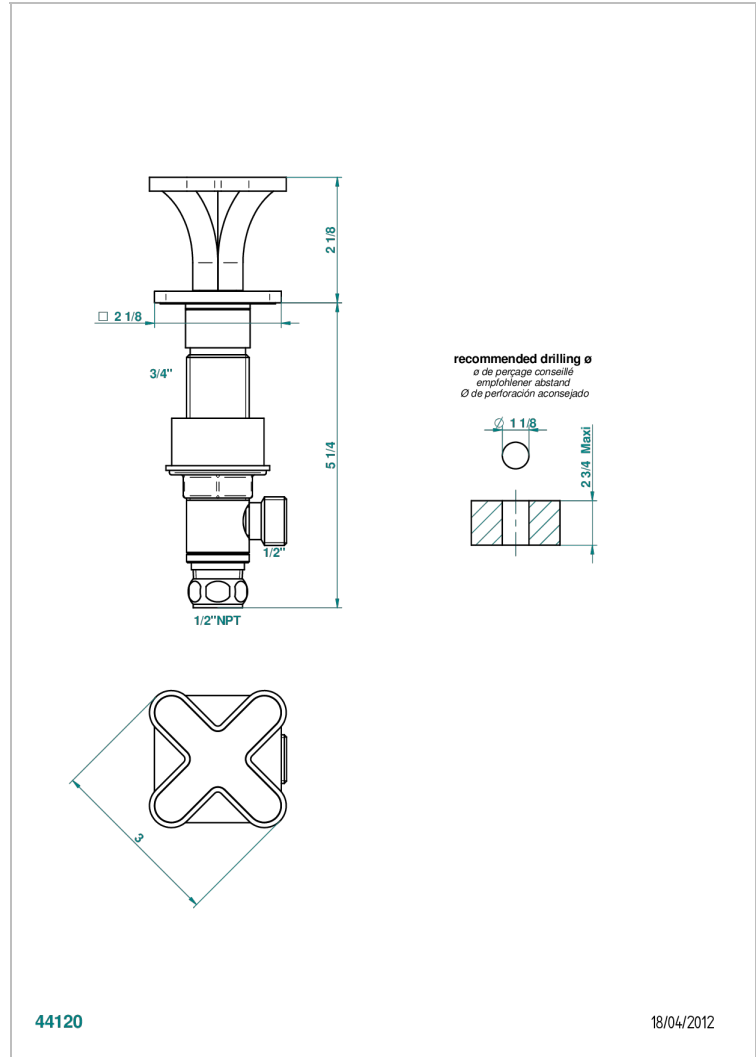

PROFIL BLACK ONYX

A6N-35/US

1/2" deck valve with trim for lavatory

CHARACTERISTIC

- Profil Black Onyx
- 1/2" deck valve with trim for lavatory

AVAILABLE FINITIONS

Black ceram - D30
Blush PVD - H62
Brass color PVD - H49
Brown bronze color PVD - F33
Chrome polished - A02
Chrome polished / gold polished - G02