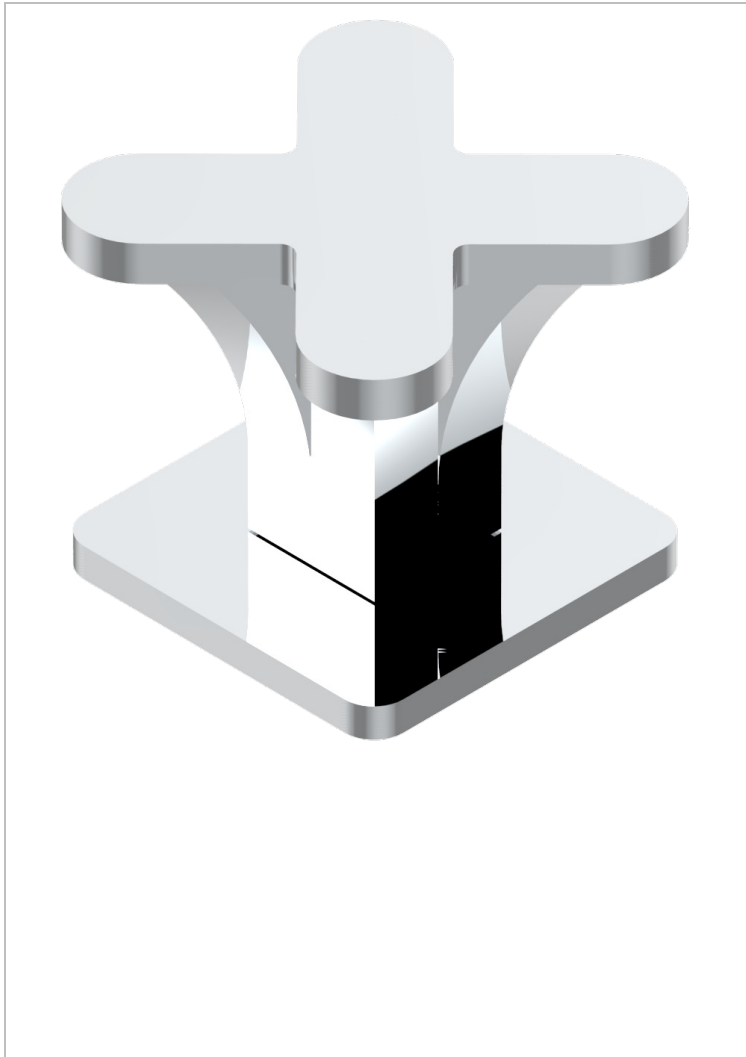

PROFIL METAL

A6A-35/US

1/2" deck valve with trim for lavatory

CHARACTERISTIC

- Profil Metal
- 1/2" deck valve with trim for lavatory

AVAILABLE FINITIONS

Black ceram - D30
Blush PVD - H62
Brass color PVD - H49
Brown bronze color PVD - F33
Chrome polished - A02
Chrome polished / gold polished - G02

Copper antique matt, coated - H07
Gold color PVD - H52
Gold mat - F07
Gold polished - F01
Graphite PVD - H64
Light coated bronze - D01

Matt Umber PVD - H67
Matt blush PVD - H60
Matt brass color PVD - H50
Matt brown bronze color PVD - F34
Matt chrome (American satin) - C02
Matt gold color PVD - H53