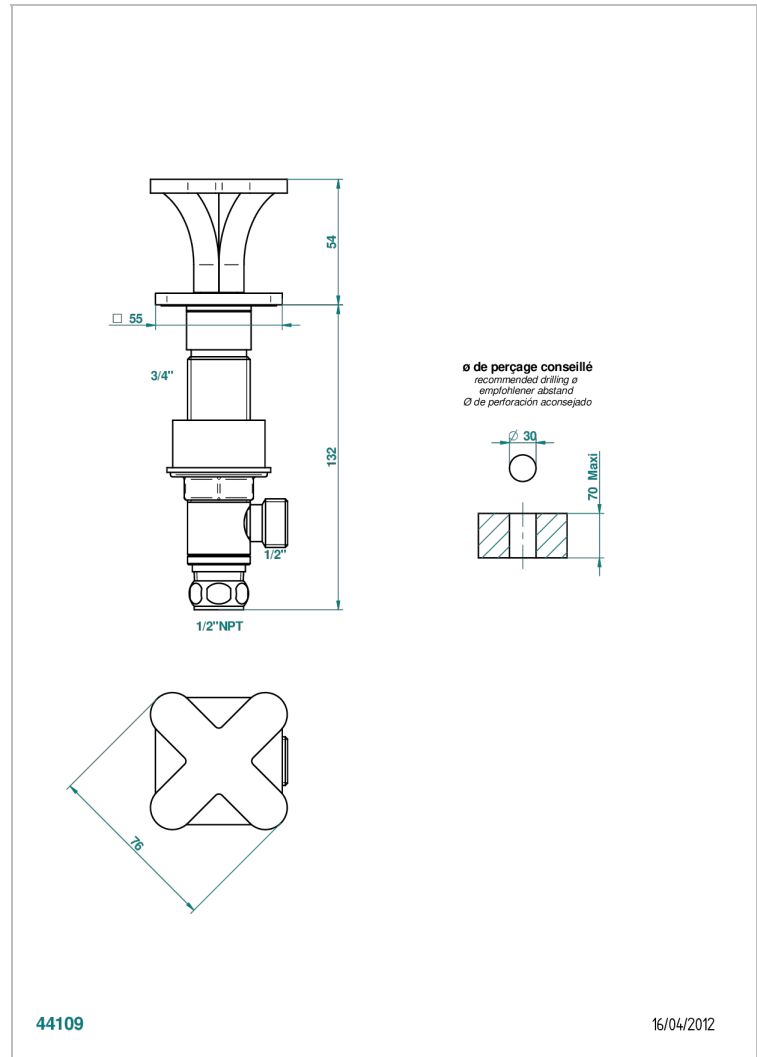

PROFIL METAL

A6A-35/US

1/2" deck valve with trim for lavatory

CHARACTERISTIC

- Profil Metal
- 1/2" deck valve with trim for lavatory

AVAILABLE FINITIONS

Black ceram - D30
Blush PVD - H62
Brass color PVD - H49
Brown bronze color PVD - F33
Chrome polished - A02
Chrome polished / gold polished - G02