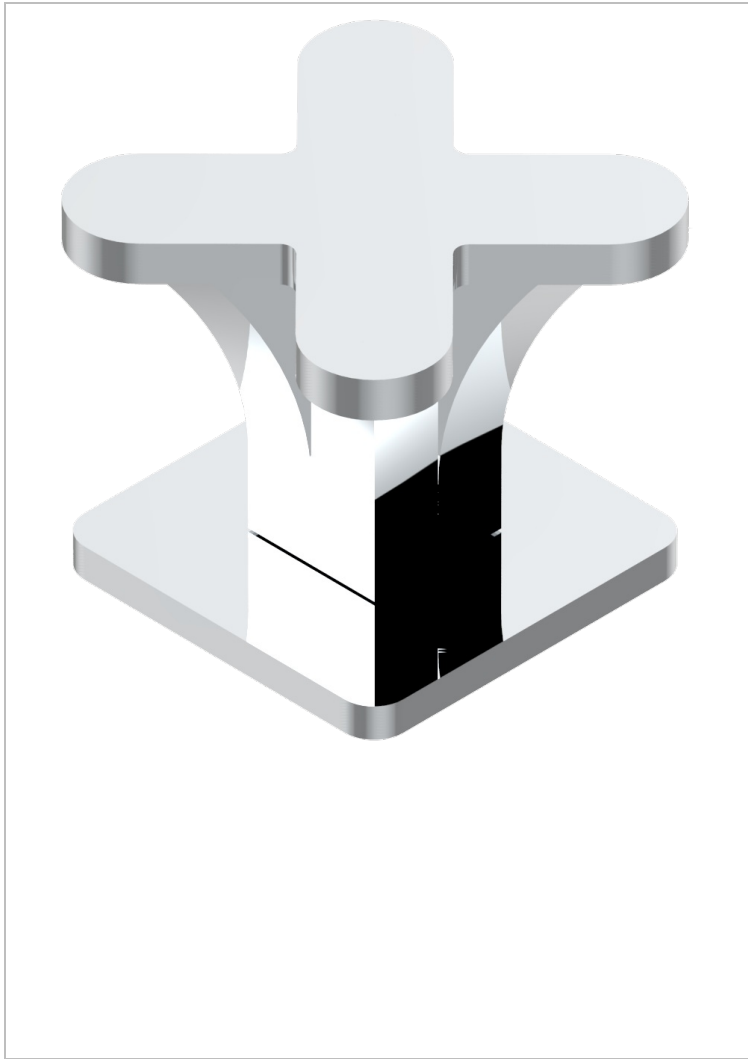

PROFIL METAL

A6A-35/US

1/2" deck valve with trim for lavatory

CHARACTERISTIC

- Profil Metal
- 1/2" deck valve with trim for lavatory

AVAILABLE FINITIONS

Black ceram - D30
Blush PVD - H62
Brass color PVD - H49
Brown bronze color PVD - F33
Chrome polished - A02
Chrome polished / gold polished - G02

Copper antique matt, coated - H07
Gold color PVD - H52
Gold mat - F07
Gold polished - F01
Graphite PVD - H64
Light coated bronze - D01

Matt Umber PVD - H67
Matt blush PVD - H60
Matt brass color PVD - H50
Matt brown bronze color PVD - F34
Matt chrome (American satin) - C02
Matt gold color PVD - H53