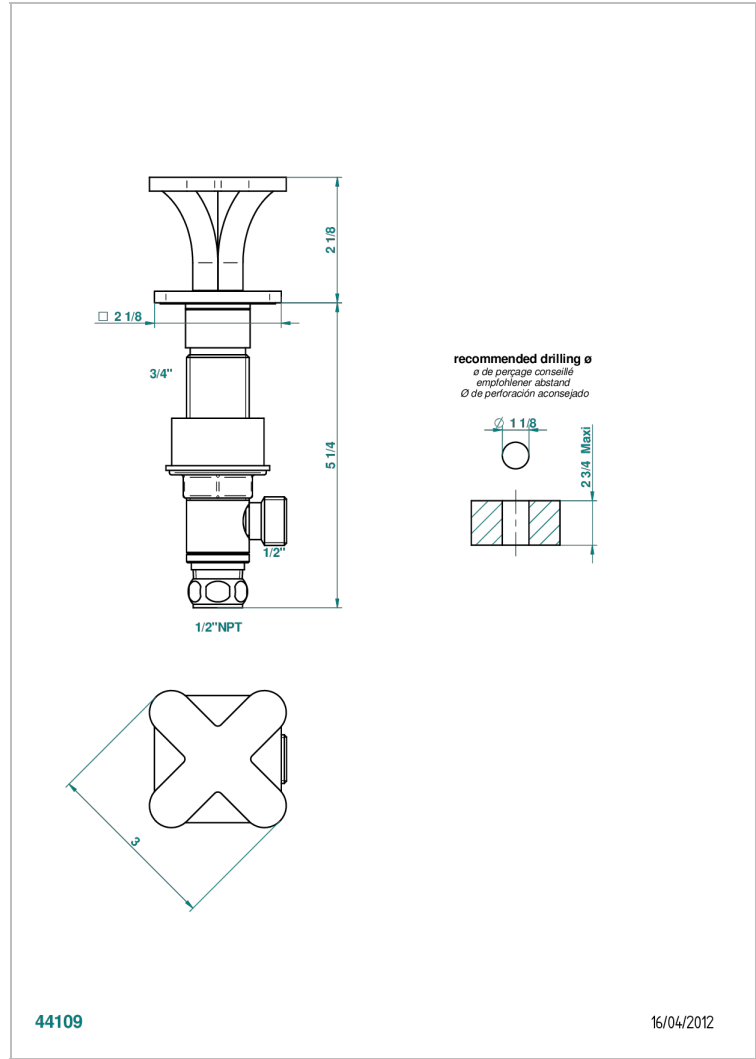

PROFIL METAL

A6A-35/US

1/2" deck valve with trim for lavatory

CHARACTERISTIC

- Profil Metal
- 1/2" deck valve with trim for lavatory

AVAILABLE FINITIONS

Black ceram - D30
Blush PVD - H62
Brass color PVD - H49
Brown bronze color PVD - F33
Chrome polished - A02
Chrome polished / gold polished - G02