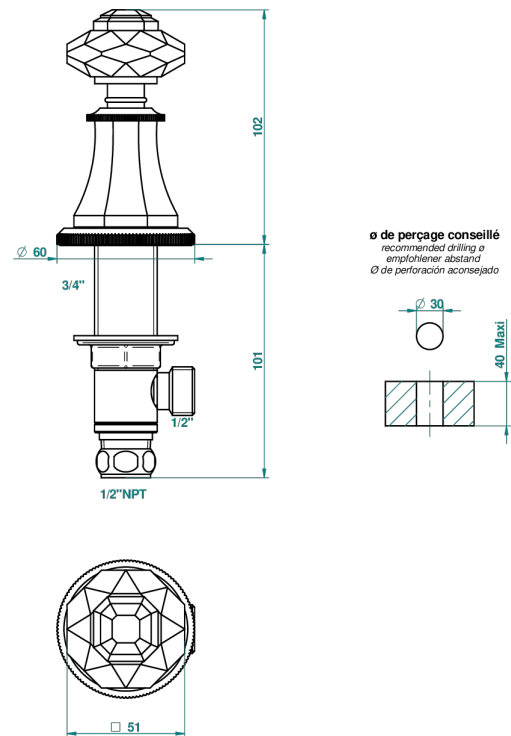

TRADITION CRYSTAL

A59-35/US

1/2" deck valve with trim for lavatory

44102

11/04/2012

CHARACTERISTIC

- Tradition Crystal
- 1/2" deck valve with trim for lavatory

AVAILABLE FINITIONS