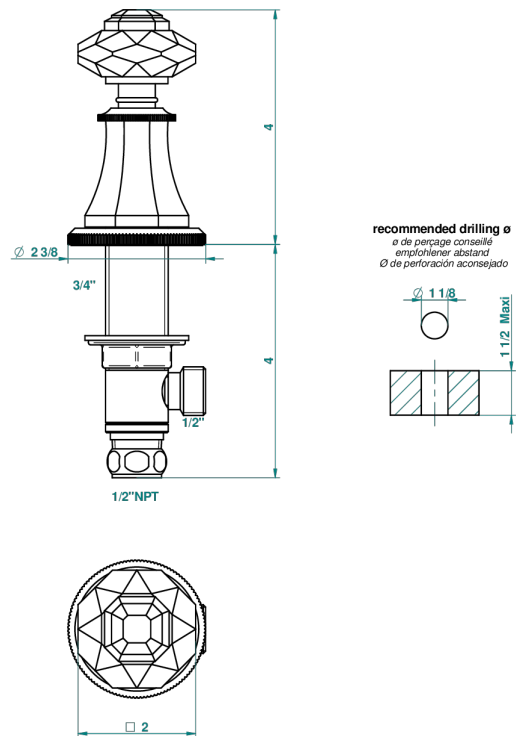

# TRADITION CRYSTAL

A59-35/US

1/2" deck valve with trim for lavatory

44102

11/04/2012

## CHARACTERISTIC

- Tradition Crystal
- 1/2" deck valve with trim for lavatory