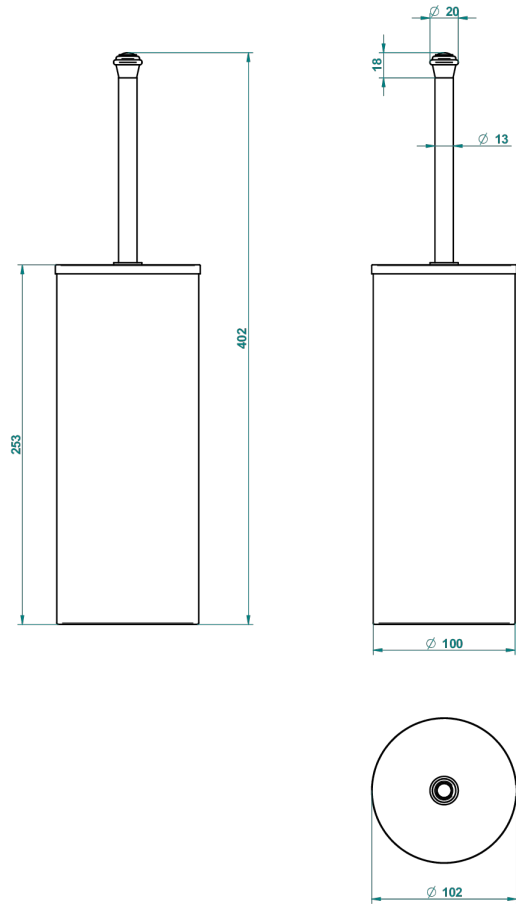

SULLY LAPIS LAZULI

A1W-4700C

Metal toilet brush holder with brush with cover floor mounted

THG[®]
PARIS

44081

01/12/2015

CHARACTERISTIC

- Sully Lapis Lazuli
- Metal toilet brush holder with brush with cover floor mounted