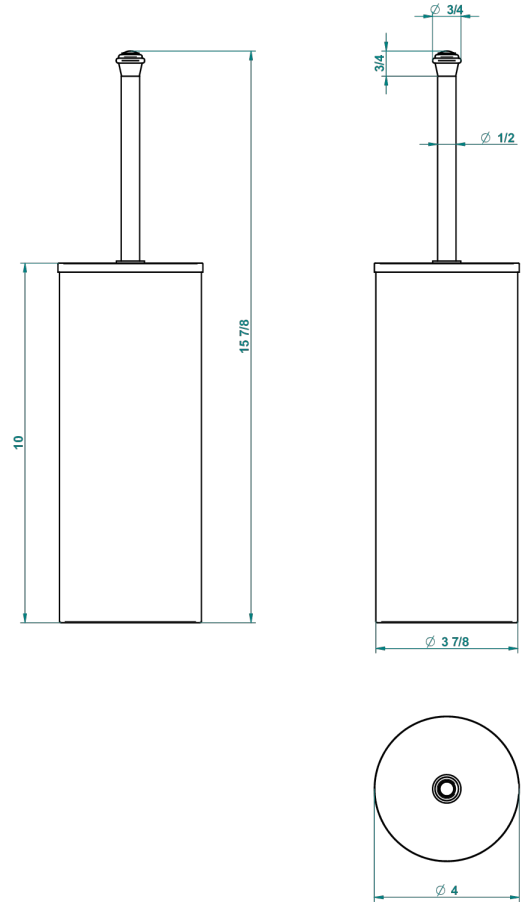

# SULLY LAPIS LAZULI

A1W-4700C

Metal toilet brush holder with brush with cover floor mounted

44081

01/12/2015