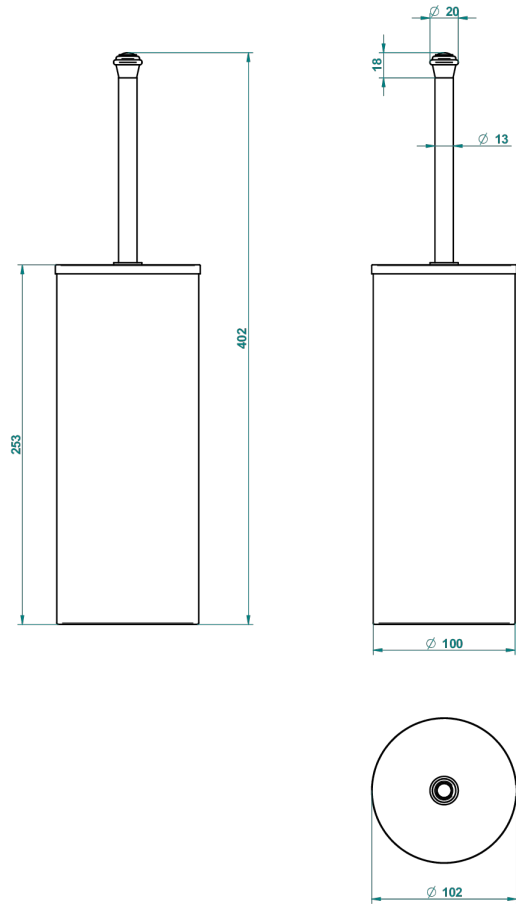

AMBOISE LAPIS LAZULI

A1K-4700C

Metal toilet brush holder with brush with cover floor mounted

44081

01/12/2015

CHARACTERISTIC

- Amboise Lapis Lazuli
- Metal toilet brush holder with brush with cover floor mounted