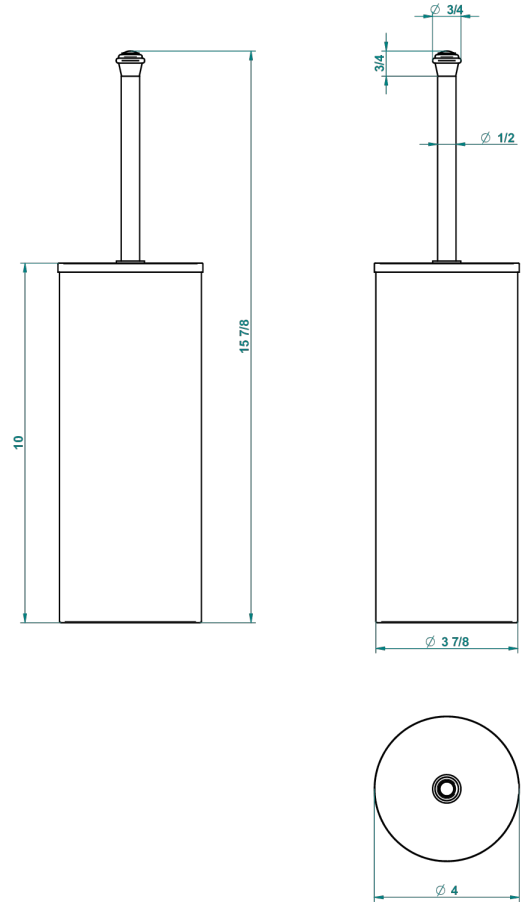

AMBOISE LAPIS LAZULI

A1K-4700C

Metal toilet brush holder with brush with cover floor mounted

44081

01/12/2015

CHARACTERISTIC

- Amboise Lapis Lazuli
- Metal toilet brush holder with brush with cover floor mounted