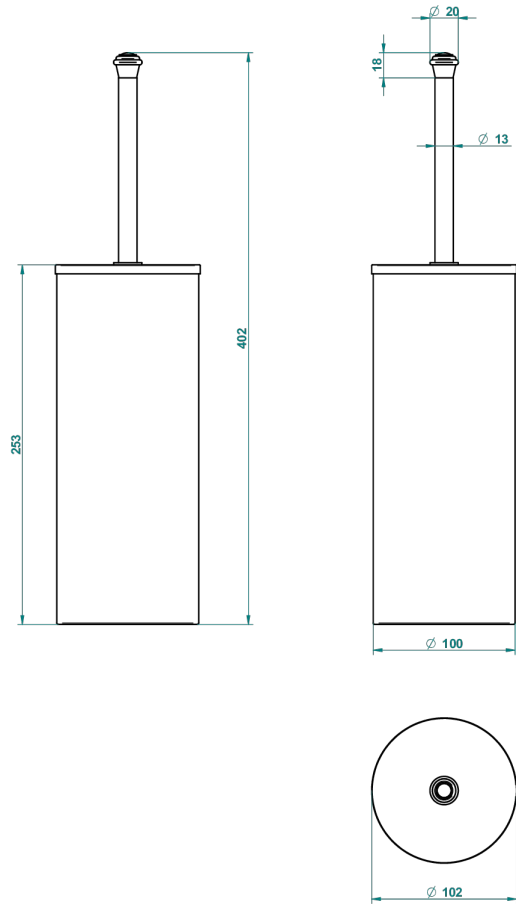

# CHEVERNY MALACHITE

A1S-4700C

Metal toilet brush holder with brush with cover floor mounted

THG<sup>®</sup>  
PARIS

44080

02/10/2015

## CHARACTERISTIC

- Cheverny Malachite
- Metal toilet brush holder with brush with cover floor mounted