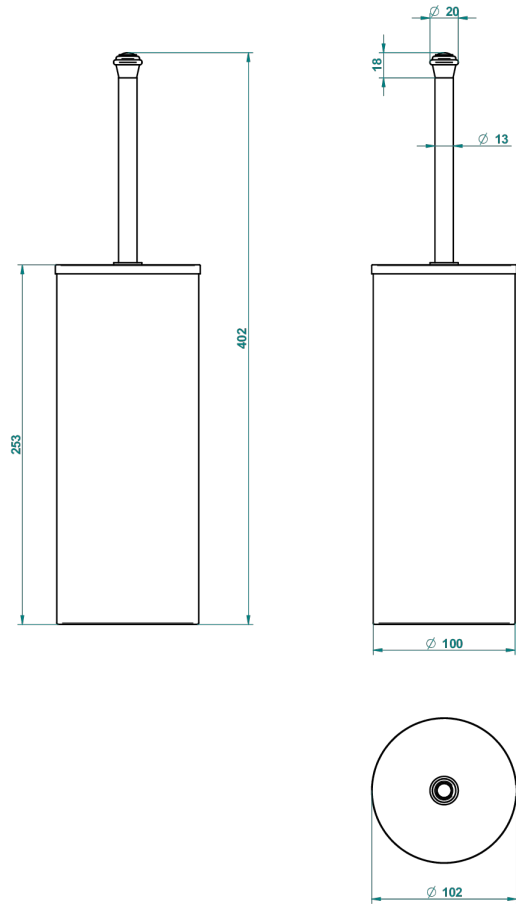

AMBOISE MALACHITE

A1J-4700C

Metal toilet brush holder with brush with cover floor mounted

44080

02/10/2015

CHARACTERISTIC

- Amboise Malachite
- Metal toilet brush holder with brush with cover floor mounted

AVAILABLE FINITIONS