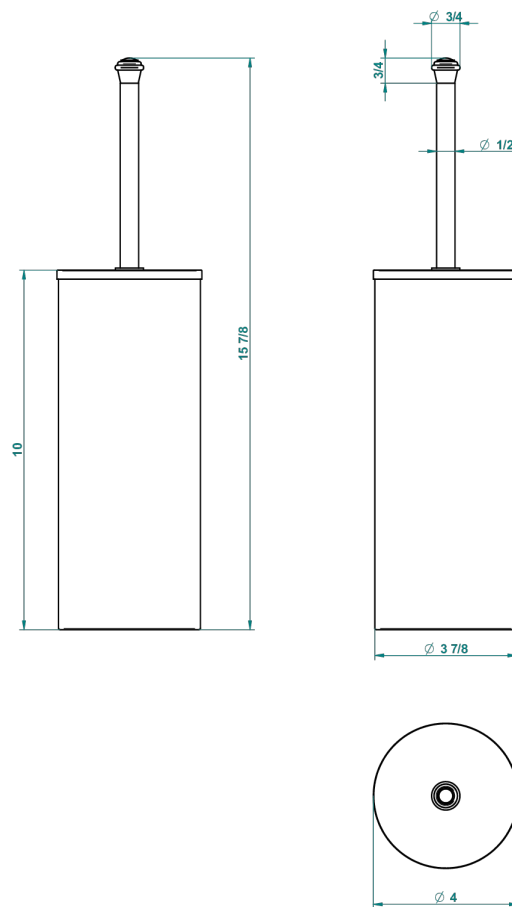

AMBOISE MALACHITE

A1J-4700C

Metal toilet brush holder with brush with cover floor mounted

44080

02/10/2015

CHARACTERISTIC

- Amboise Malachite
- Metal toilet brush holder with brush with cover floor mounted

AVAILABLE FINITIONS