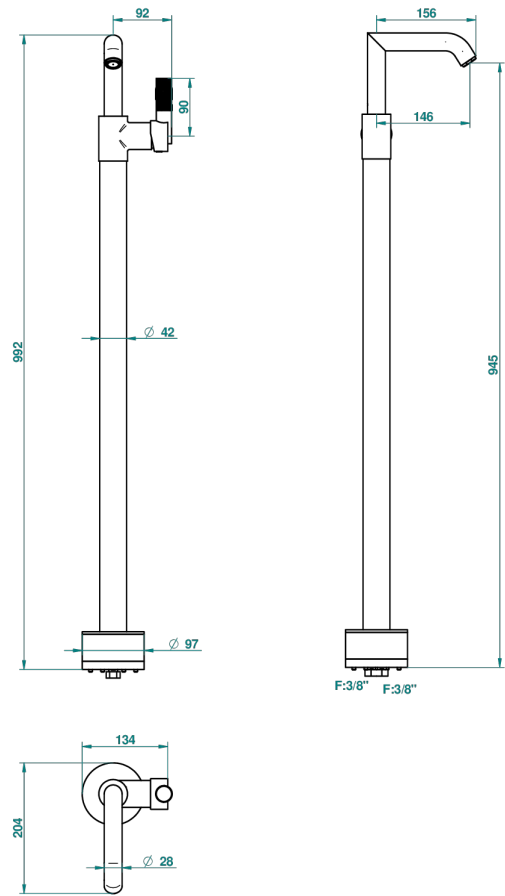

BAMBOU BLACK CRYSTAL

A33-6500S

Floor mounted lavatory faucet

THG[®]
PARIS

44077

05/12/2011

CHARACTERISTIC

- BamboU Black crystal
- Floor mounted lavatory faucet

TECHNICAL SPECS

- Recommandé : 3 bars (max. 5 bars) - Advised : 43,5 psi (max. 72 psi)
- 15 l/min à 3 bars (4 gpm at 43.5 psi)

AVAILABLE FINITIONS

Black ceram - D30
Blush PVD - H62
Brass color PVD - H49
Brown bronze color PVD - F33
Chrome polished - A02
Chrome polished / gold polished - G02