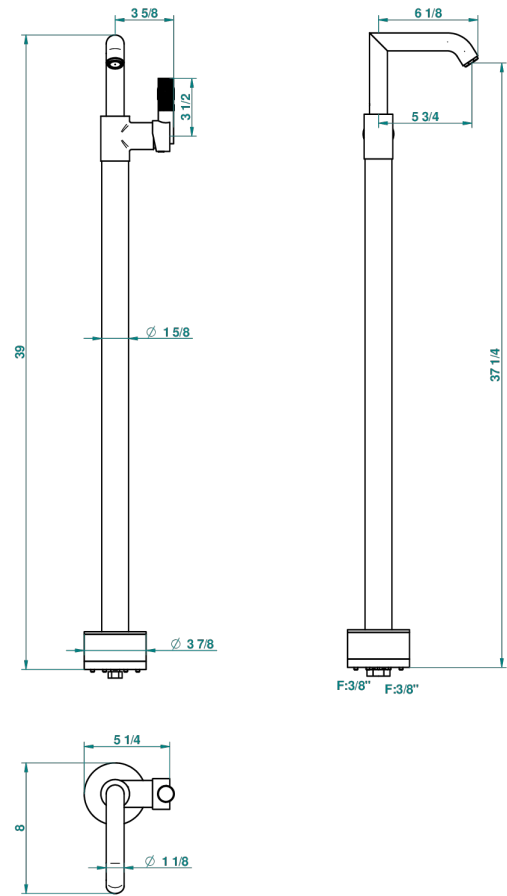

BAMBOU BLACK CRYSTAL

A33-6500S

Floor mounted lavatory faucet

THG[®]
PARIS

44077

05/12/2011

CHARACTERISTIC

- BamboU Black crystal
- Floor mounted lavatory faucet

TECHNICAL SPECS

- Recommandé : 3 bars (max. 5 bars) - Advised : 43,5 psi (max. 72 psi)
- 15 l/min à 3 bars (4 gpm at 43.5 psi)

AVAILABLE FINITIONS

Black ceram - D30
Blush PVD - H62
Brass color PVD - H49
Brown bronze color PVD - F33
Chrome polished - A02
Chrome polished / gold polished - G02