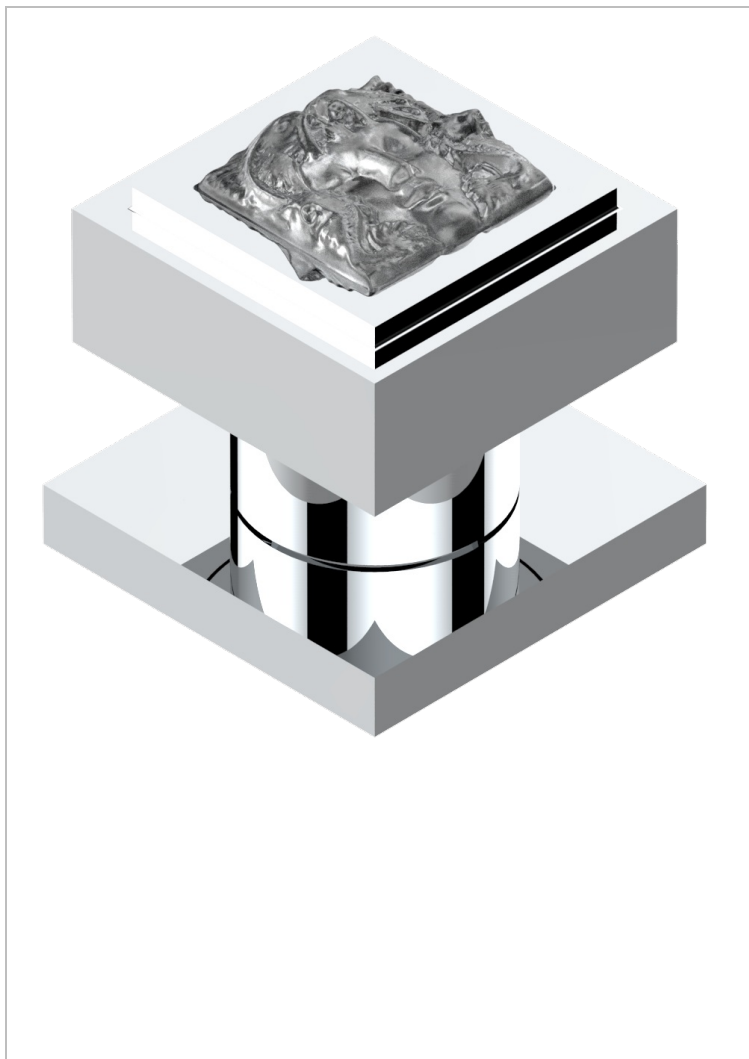

# MASQUE DE FEMME SMOOTH METAL

A2U-35/US

1/2" deck valve with trim for lavatory

44066

22/03/2012

## CHARACTERISTIC

- Masque de Femme Smooth metal
- 1/2" deck valve with trim for lavatory