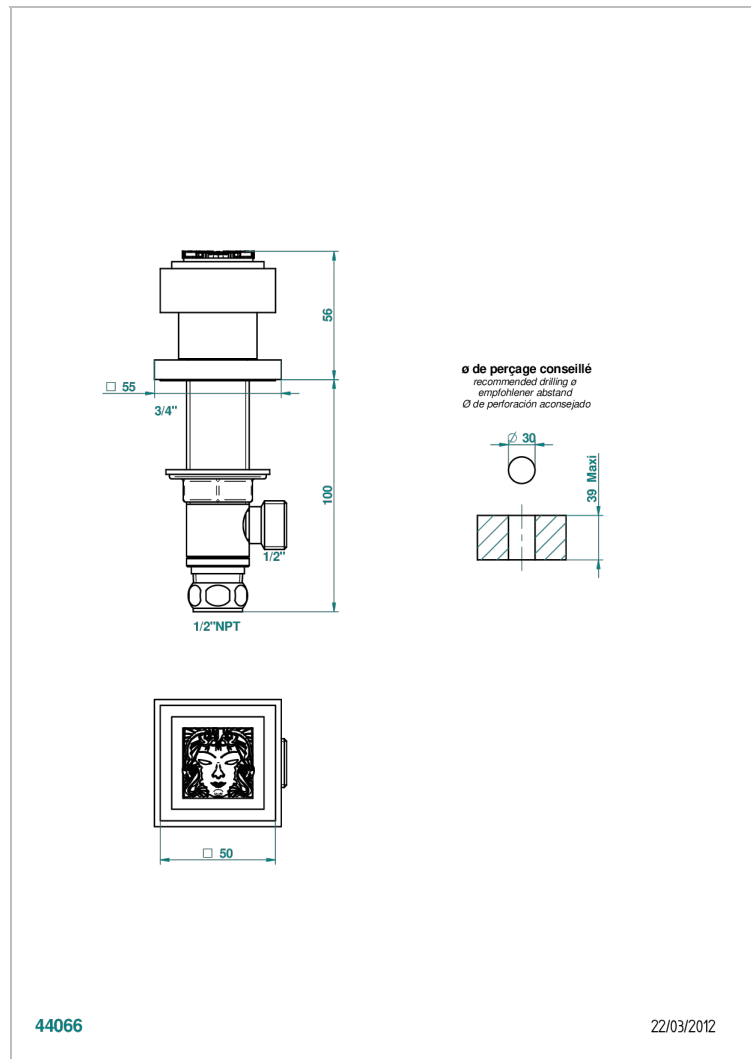

# MASQUE DE FEMME SMOOTH METAL

A2U-35/US

1/2" deck valve with trim for lavatory

44066

22/03/2012

## CHARACTERISTIC

- Masque de Femme Smooth metal
- 1/2" deck valve with trim for lavatory