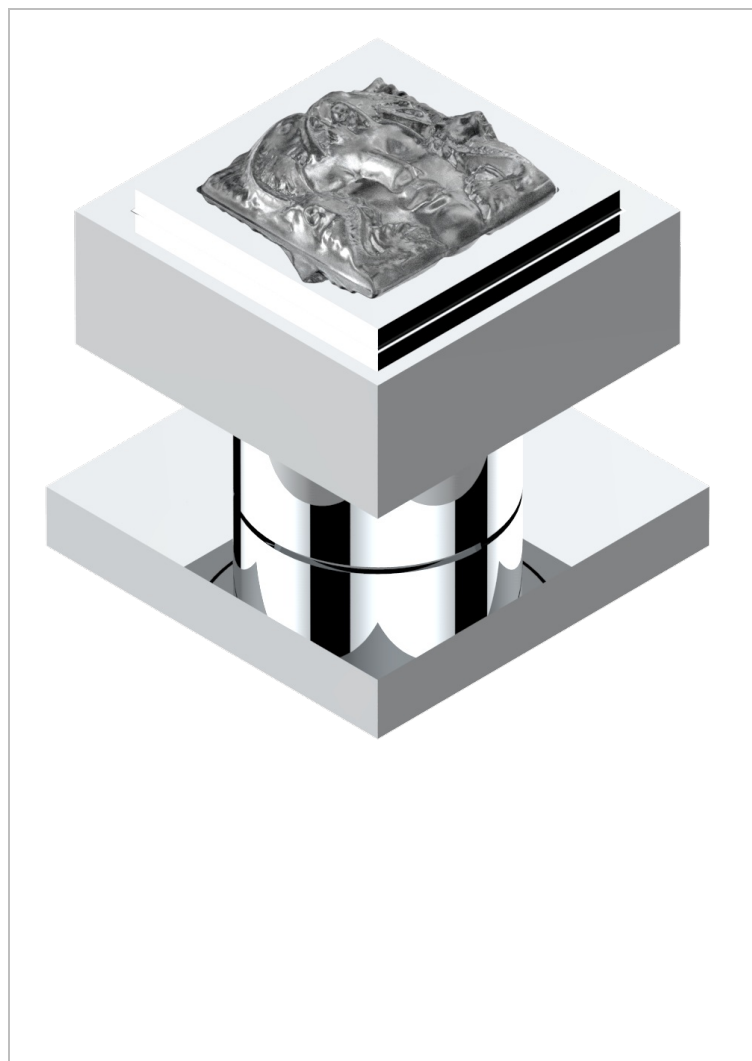

MASQUE DE FEMME SMOOTH METAL

A2U-35/US

1/2" deck valve with trim for lavatory

CHARACTERISTIC

- Masque de Femme Smooth metal
- 1/2" deck valve with trim for lavatory

AVAILABLE FINITIONS

Black ceram - D30
 Blush PVD - H62
 Brass color PVD - H49
 Brown bronze color PVD - F33
 Chrome polished - A02
 Chrome polished / gold polished - G02

Gold color PVD - H52
 Gold mat - F07
 Gold polished - F01
 Graphite PVD - H64
 Matt Umber PVD - H67
 Matt blush PVD - H60

Matt brass color PVD - H50
 Matt brown bronze color PVD - F34
 Matt chrome (American satin) - C02
 Matt gold color PVD - H53
 Matt graphite PVD - H65
 Matt nickel (American satin) - C01

Matt nickel color PVD - H56
 Nickel antique / Sovereign - H28
 Nickel color PVD - H55
 Nickel polished - B01
 Soft gold - F30
 Soft matt gold - F31

Umber PVD - H66