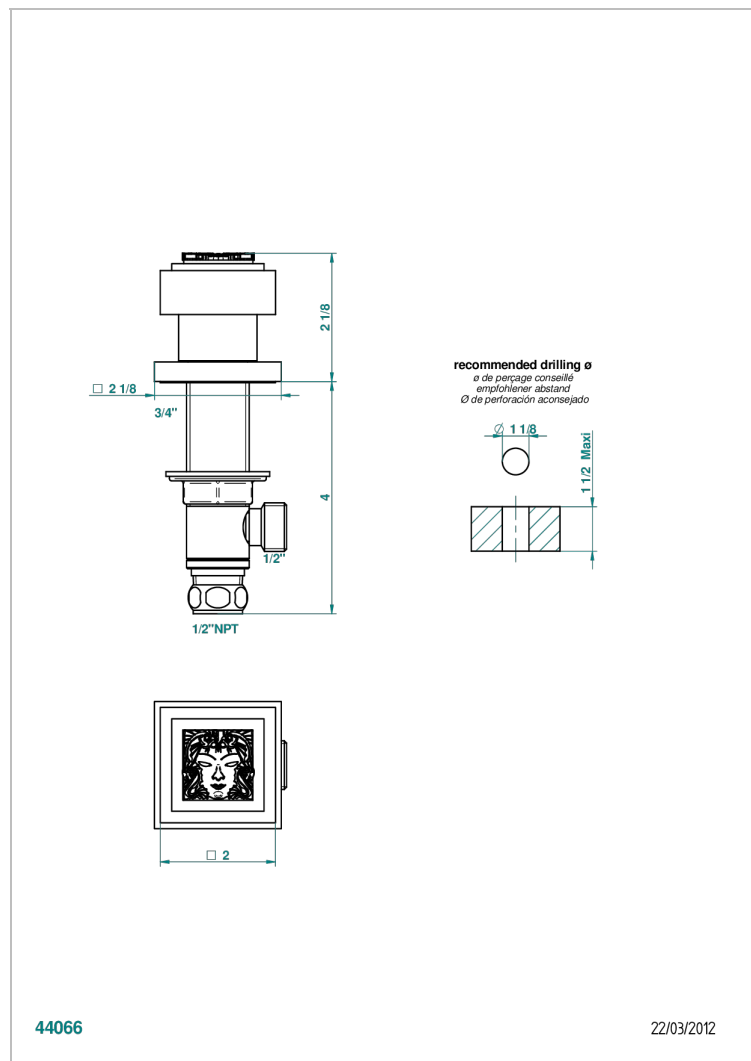

MASQUE DE FEMME SMOOTH METAL

A2U-35/US

1/2" deck valve with trim for lavatory

CHARACTERISTIC

- Masque de Femme Smooth metal
- 1/2" deck valve with trim for lavatory

AVAILABLE FINITIONS

Black ceram - D30
 Blush PVD - H62
 Brass color PVD - H49
 Brown bronze color PVD - F33
 Chrome polished - A02
 Chrome polished / gold polished - G02