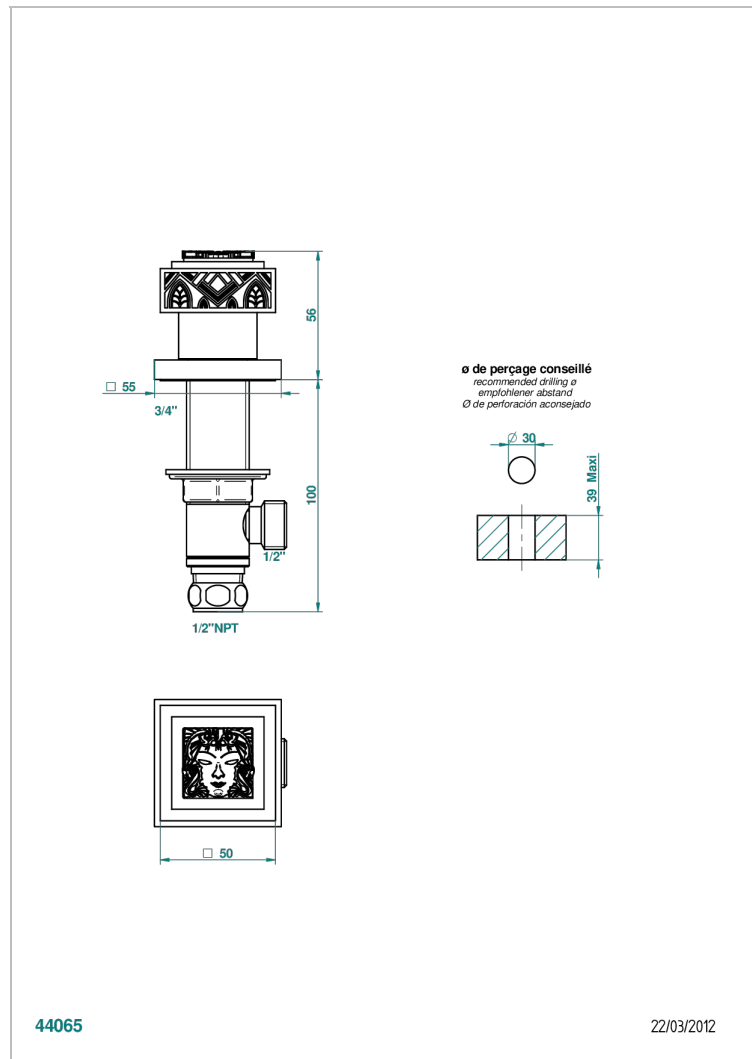

MASQUE DE FEMME ENGRAVED METAL

A2T-35/US

1/2" deck valve with trim for lavatory

CHARACTERISTIC

- Masque de Femme Engraved Metal
- 1/2" deck valve with trim for lavatory

AVAILABLE FINITIONS

Black ceram - D30
Blush PVD - H62
Brass color PVD - H49
Brown bronze color PVD - F33
Chrome polished - A02
Chrome polished / gold polished - G02