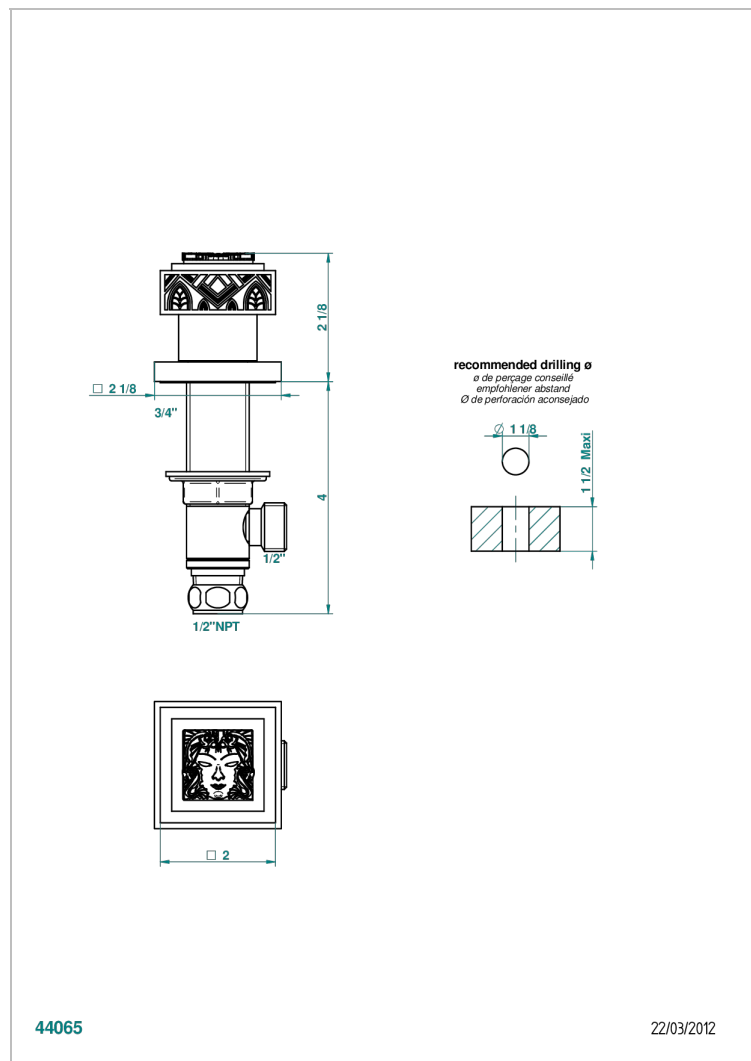

MASQUE DE FEMME ENGRAVED METAL

A2T-35/US

1/2" deck valve with trim for lavatory

CHARACTERISTIC

- Masque de Femme Engraved Metal
- 1/2" deck valve with trim for lavatory

AVAILABLE FINITIONS

Black ceram - D30
Blush PVD - H62
Brass color PVD - H49
Brown bronze color PVD - F33
Chrome polished - A02
Chrome polished / gold polished - G02