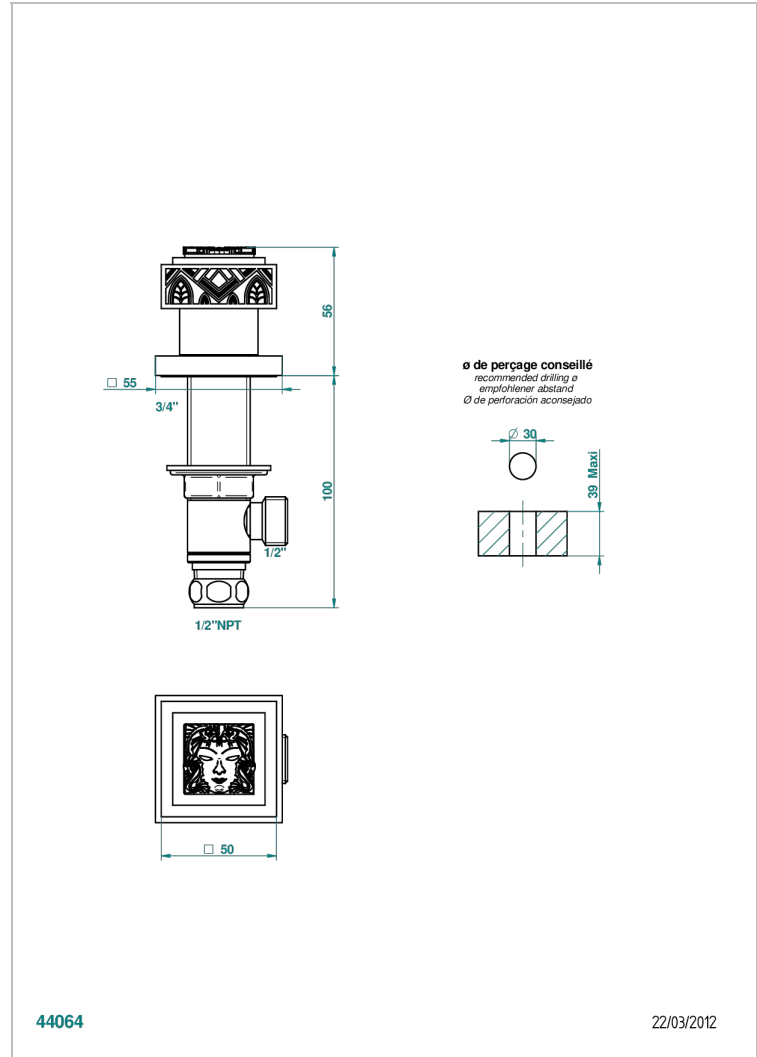

MASQUE DE FEMME SOLAIRE

A2S-35/US

1/2" deck valve with trim for lavatory

44064

22/03/2012

CHARACTERISTIC

- Masque de Femme Solaire
- 1/2" deck valve with trim for lavatory

AVAILABLE FINITIONS

Black ceram - D30
Chrome polished - A02
Chrome polished / gold polished - G02
Gold mat - F07
Gold polished - F01
Matt chrome (American satin) - C02

Matt nickel (American satin) - C01
Nickel polished - B01
Soft gold - F30
Soft matt gold - F31