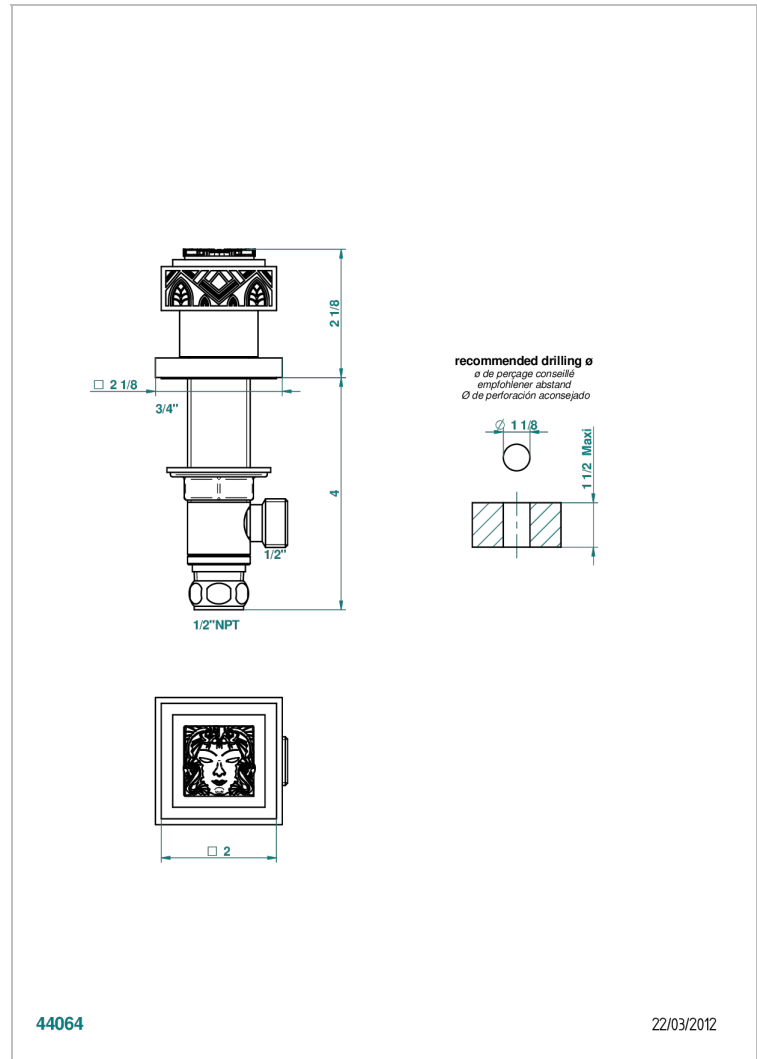

MASQUE DE FEMME SOLAIRE

A2S-35/US

1/2" deck valve with trim for lavatory

CHARACTERISTIC

- Masque de Femme Solaire
- 1/2" deck valve with trim for lavatory

AVAILABLE FINITIONS

- Black ceram - D30
- Chrome polished - A02
- Chrome polished / gold polished - G02
- Gold mat - F07
- Gold polished - F01
- Matt chrome (American satin) - C02