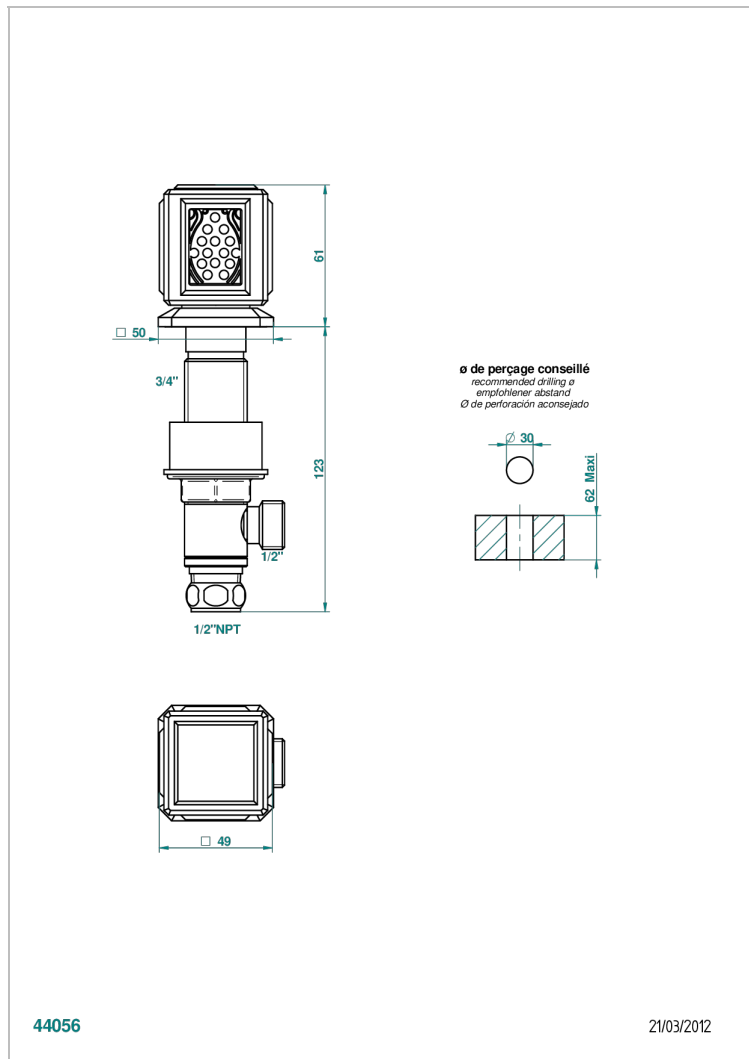

# METROPOLIS BLACK CRYSTAL

A2L-35/US

1/2" deck valve with trim for lavatory

## CHARACTERISTIC

- Métropolis Black crystal
- 1/2" deck valve with trim for lavatory