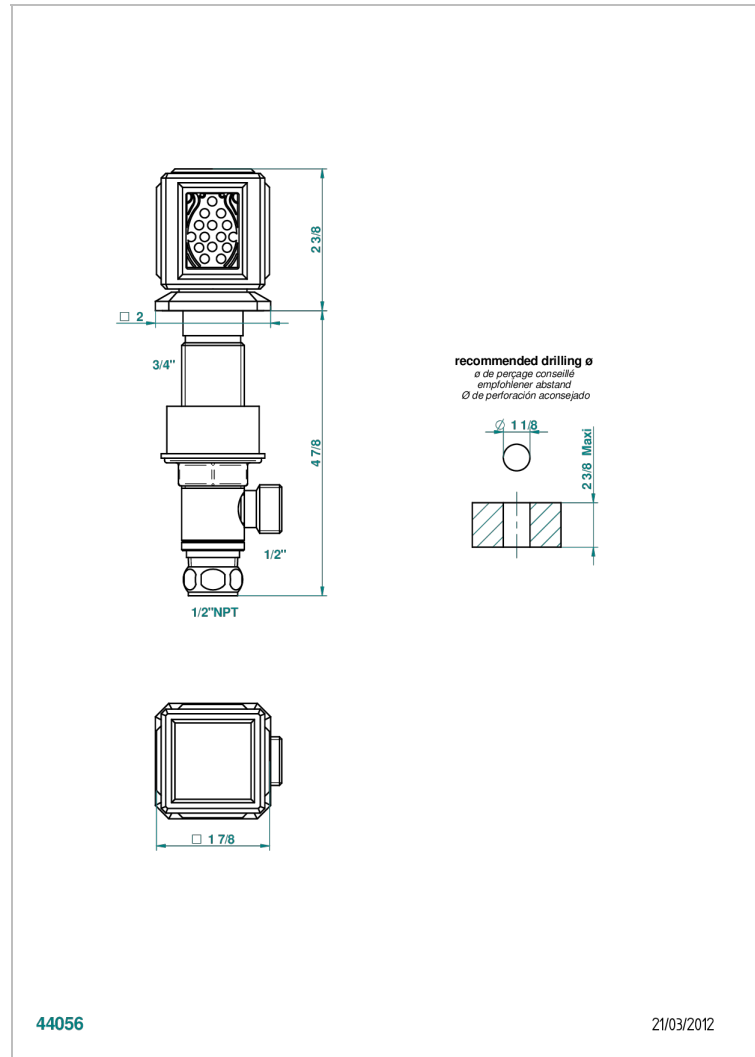

METROPOLIS BLACK CRYSTAL

A2L-35/US

1/2" deck valve with trim for lavatory

CHARACTERISTIC

- Métropolis Black crystal
- 1/2" deck valve with trim for lavatory

AVAILABLE FINITIONS

Black ceram - D30
Blush PVD - H62
Brass color PVD - H49
Brown bronze color PVD - F33
Chrome polished - A02
Chrome polished / gold polished - G02