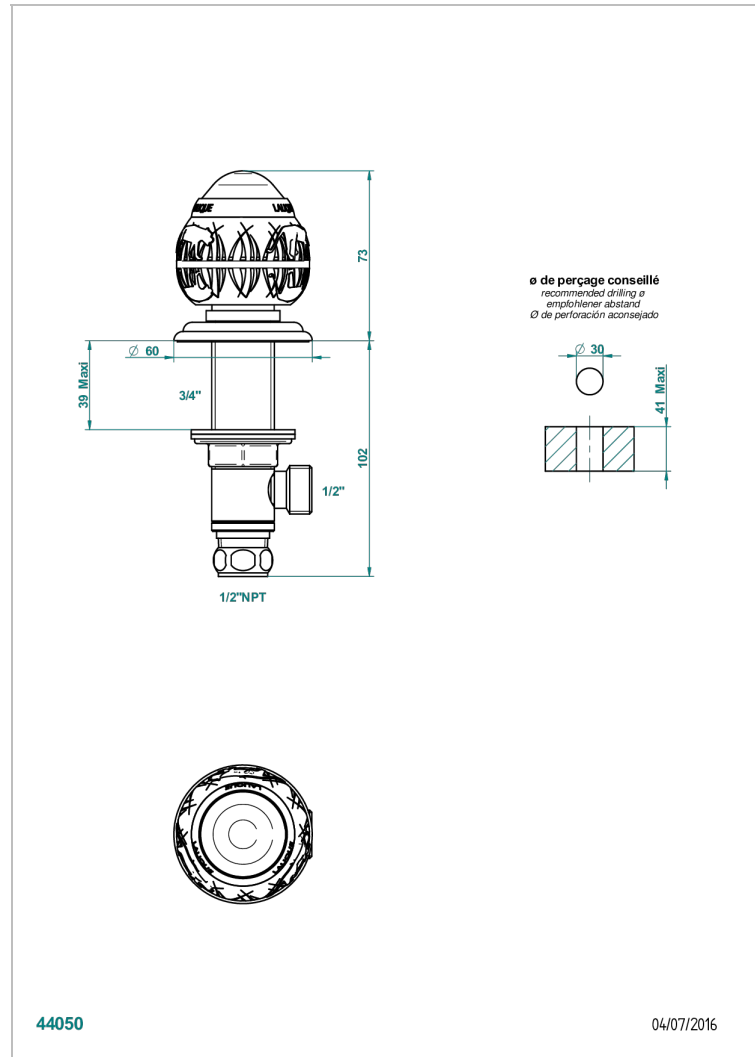

# PANTHERE CLEAR CRYSTAL

A2H-35/US

1/2" deck valve with trim for lavatory

THG<sup>®</sup>  
PARIS

## CHARACTERISTIC

- Panthere Clear crystal
- 1/2" deck valve with trim for lavatory