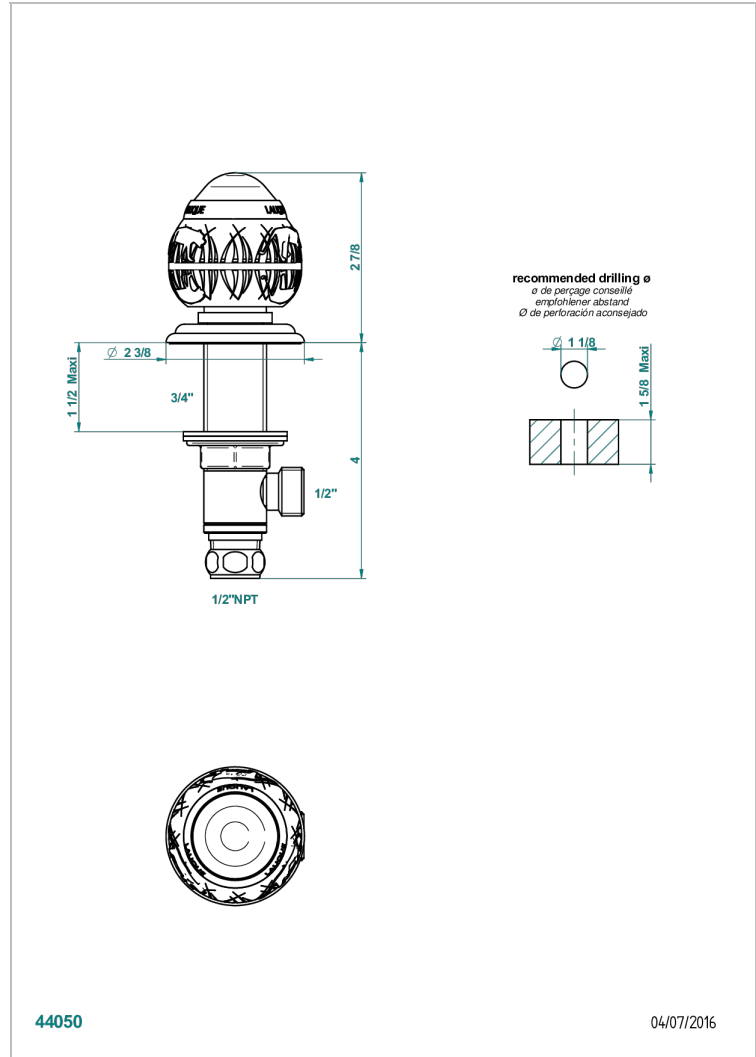

PANTHERE CLEAR CRYSTAL

A2H-35/US

1/2" deck valve with trim for lavatory

CHARACTERISTIC

- Panthere Clear crystal
- 1/2" deck valve with trim for lavatory

AVAILABLE FINITIONS

Black ceram - D30
 Blush PVD - H62
 Brass color PVD - H49
 Brown bronze color PVD - F33
 Chrome polished - A02
 Chrome polished / gold polished - G02