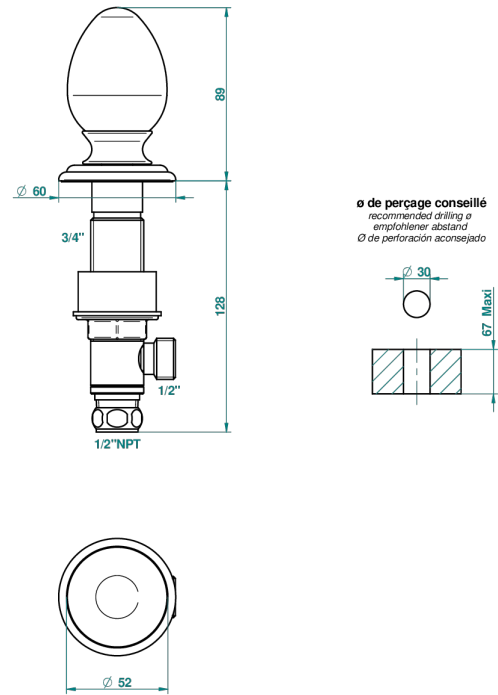

# VENICE

A2E-35/US

1/2" deck valve with trim for lavatory

44043

19/03/2012

## CHARACTERISTIC

- Venice
- 1/2" deck valve with trim for lavatory