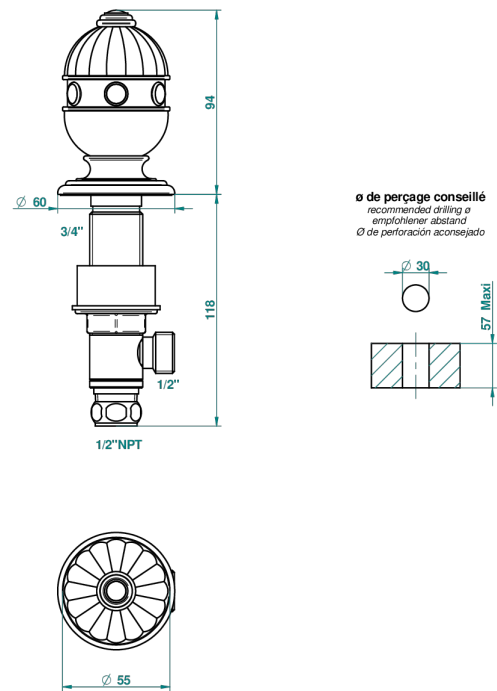

CHEVERNY RED JASPER

A1U-35/US

1/2" deck valve with trim for lavatory

44019

14/03/2012

CHARACTERISTIC

- Cheverny red Jasper
- 1/2" deck valve with trim for lavatory

AVAILABLE FINITIONS