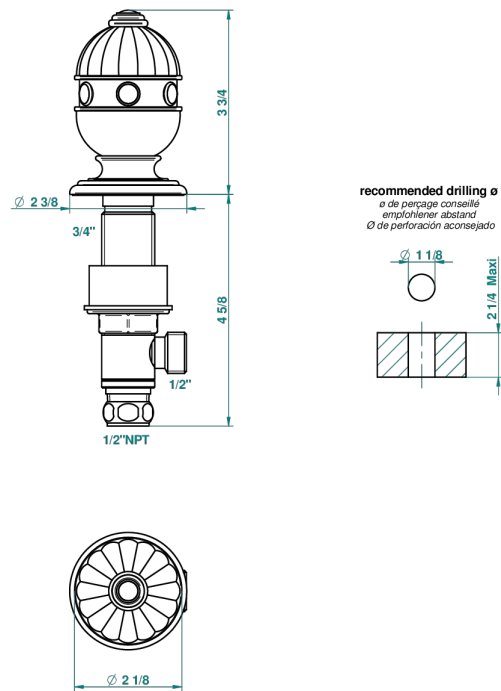

CHEVERNY LAPIS LAZULI

A1T-35/US

1/2" deck valve with trim for lavatory

44018

13/03/2012

CHARACTERISTIC

- Cheverny Lapis Lazuli
- 1/2" deck valve with trim for lavatory

AVAILABLE FINITIONS