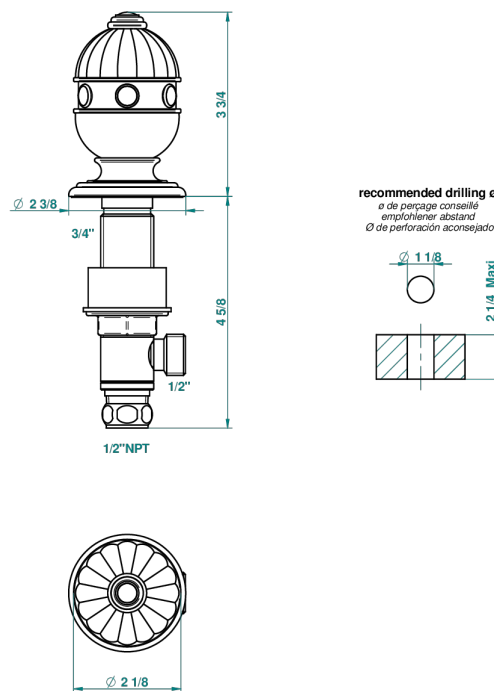

CHEVERNY MALACHITE

A1S-35/US

1/2" deck valve with trim for lavatory

44016

13/03/2012

CHARACTERISTIC

- Cheverny Malachite
- 1/2" deck valve with trim for lavatory

AVAILABLE FINITIONS