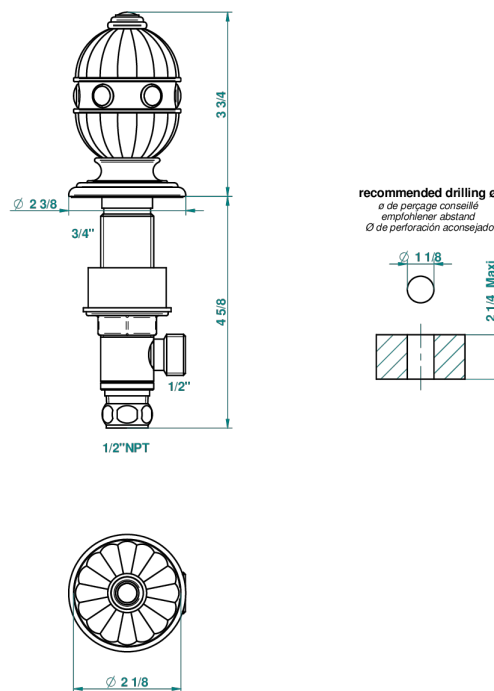

AMBOISE BLACK ONYX

A1M-35/US

1/2" deck valve with trim for lavatory

44014

13/03/2012

CHARACTERISTIC

- Amboise Black Onyx
- 1/2" deck valve with trim for lavatory

AVAILABLE FINITIONS