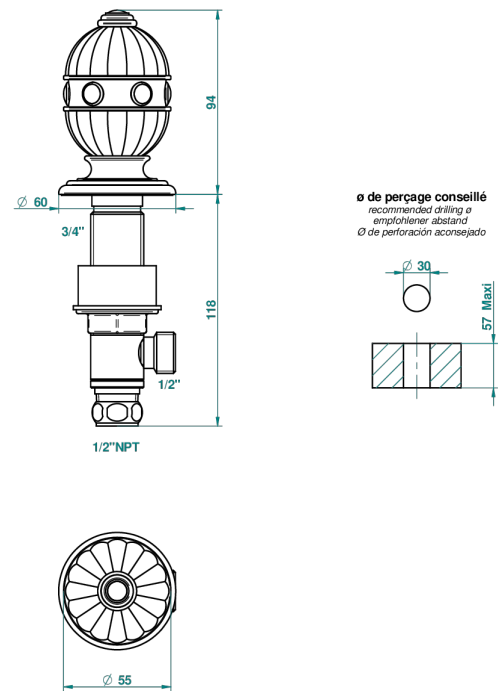

AMBOISE RED JASPER

A1L-35/US

1/2" deck valve with trim for lavatory

44013

13/03/2012

CHARACTERISTIC

- Amboise Red Jasper
- 1/2" deck valve with trim for lavatory

AVAILABLE FINITIONS