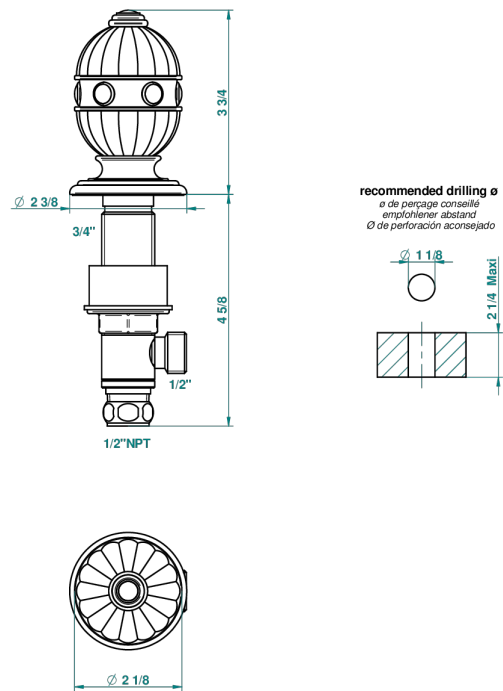

AMBOISE RED JASPER

A1L-35/US

1/2" deck valve with trim for lavatory

44013

13/03/2012

CHARACTERISTIC

- Amboise Red Jasper
- 1/2" deck valve with trim for lavatory

AVAILABLE FINITIONS