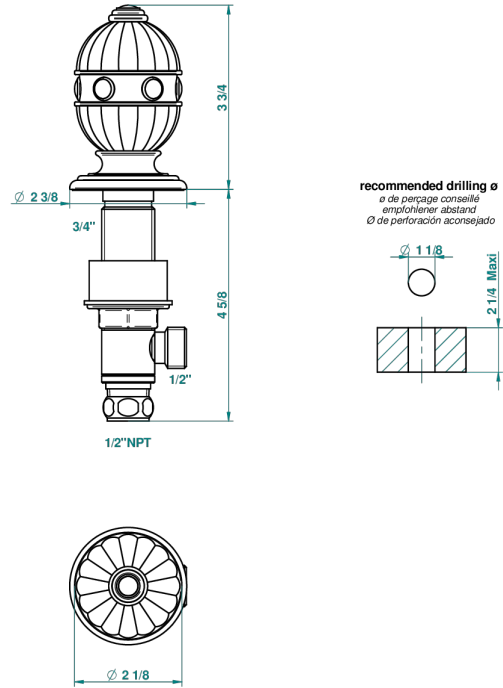

AMBOISE LAPIS LAZULI

A1K-35/US

1/2" deck valve with trim for lavatory

44012

12/03/2012

CHARACTERISTIC

- Amboise Lapis Lazuli
- 1/2" deck valve with trim for lavatory

AVAILABLE FINITIONS