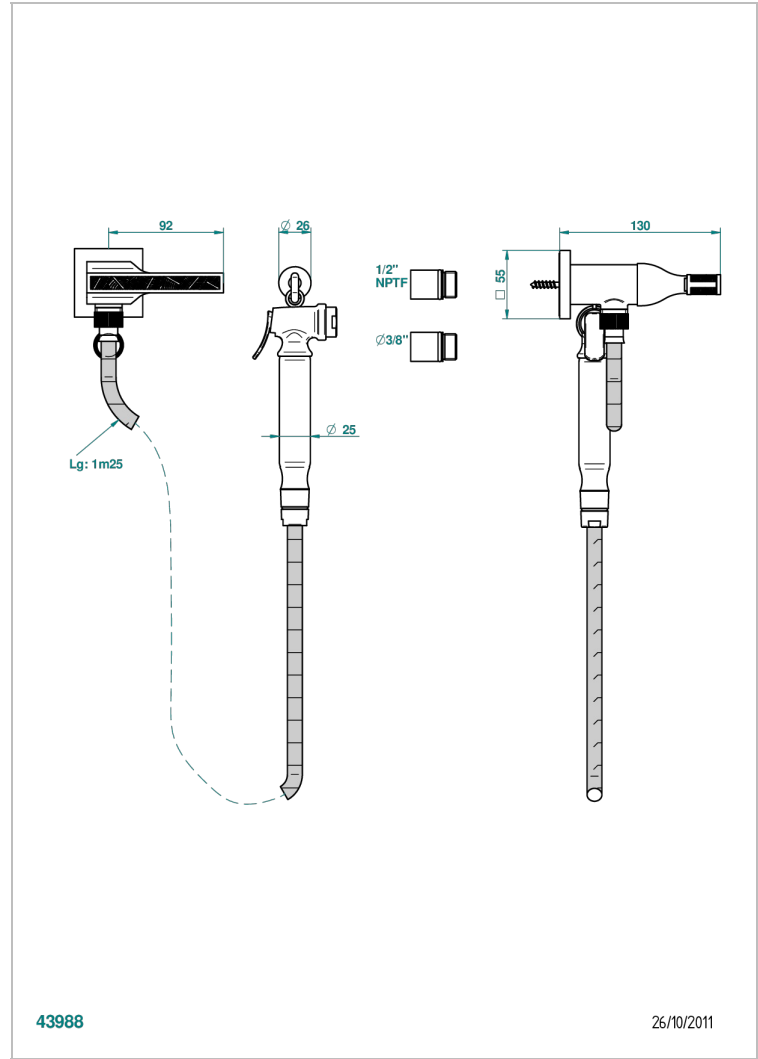

VEGETAL

U5F-5840/8US

Handheld spray bidet with hose, elbow and hook

THG[®]
PARIS

CHARACTERISTIC

- Vegetal
- Handheld spray bidet with hose, elbow and hook

TECHNICAL SPECS

- Recommandé : 3 bars (max. 5 bars) - Advised : 43,5 psi (max. 72 psi)
- 9,5 l/min à 3 bars (2.5 gpm at 43.5 psi)

AVAILABLE FINITIONS

- Chrome polished - A02
- Chrome polished / gold polished - G02
- Gold polished - F01
- Nickel polished - B01