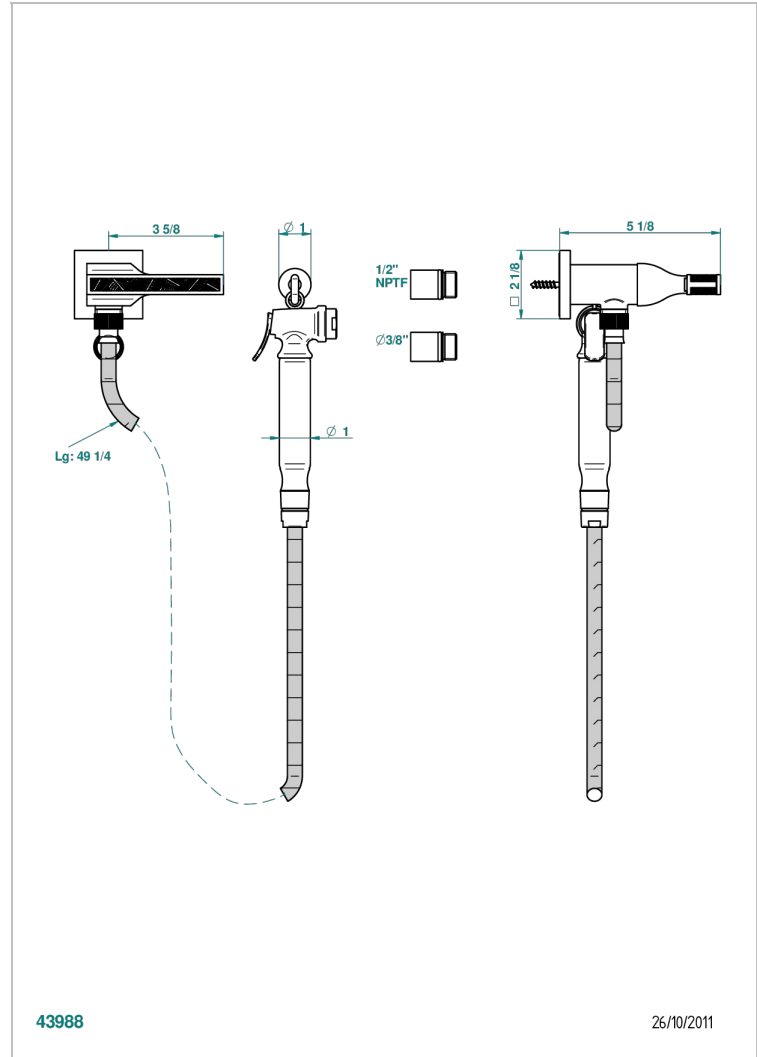

VEGETAL

U5F-5840/8US

Handheld spray bidet with hose, elbow and hook

THG[®]
PARIS

CHARACTERISTIC

- Vegetal
- Handheld spray bidet with hose, elbow and hook

TECHNICAL SPECS

- Recommandé : 3 bars (max. 5 bars) - Advised : 43,5 psi (max. 72 psi)
- 9,5 l/min à 3 bars (2.5 gpm at 43.5 psi)

AVAILABLE FINITIONS

- Chrome polished - A02
- Chrome polished / gold polished - G02
- Gold polished - F01
- Nickel polished - B01