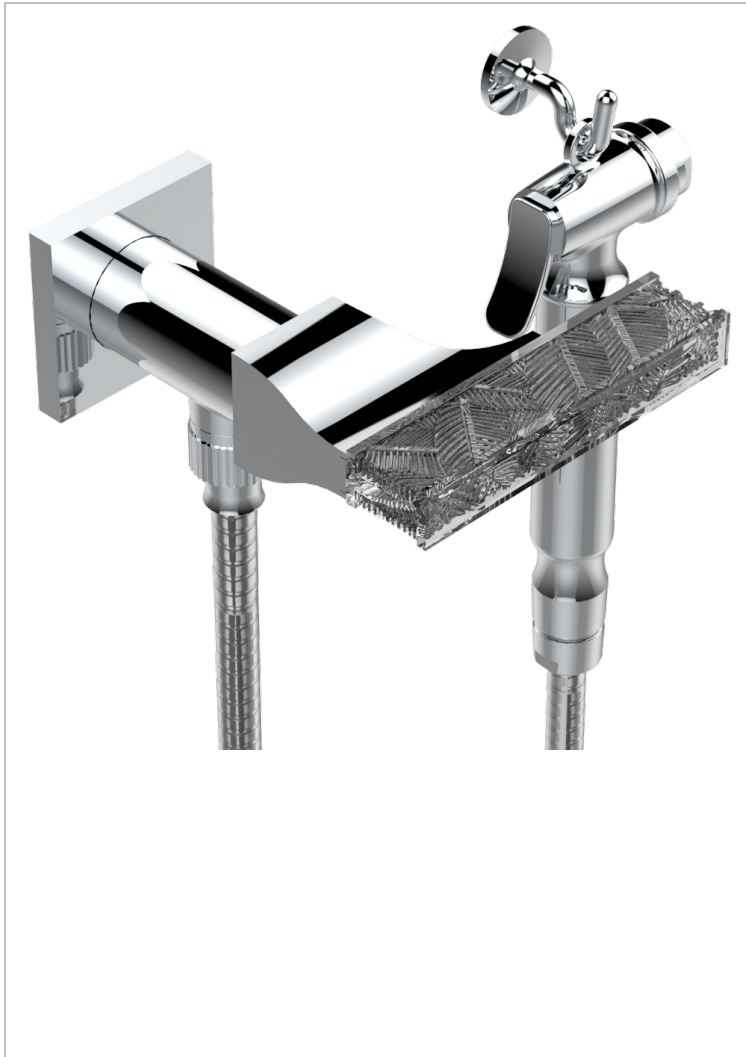

VEGETAL

U5F-5840/8US

Handheld spray bidet with hose, elbow and hook

THG[®]
PARIS

CHARACTERISTIC

- Vegetal
- Handheld spray bidet with hose, elbow and hook

TECHNICAL SPECS

- Recommandé : 3 bars (max. 5 bars) - Advised : 43,5 psi (max. 72 psi)
- 9,5 l/min à 3 bars (2.5 gpm at 43.5 psi)

AVAILABLE FINITIONS

- Chrome polished - A02
- Chrome polished / gold polished - G02
- Gold polished - F01
- Nickel polished - B01