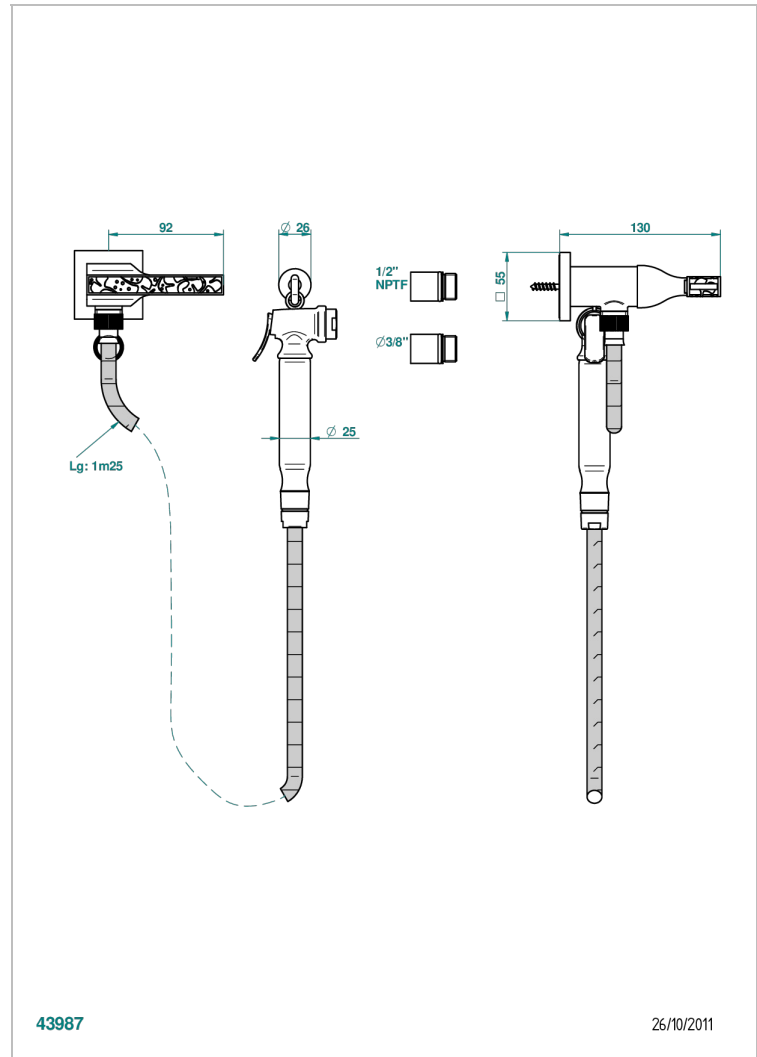

GINKGO

U5E-5840/8US

Handheld spray bidet with hose, elbow and hook

THG[®]
PARIS

43987

26/10/2011

CHARACTERISTIC

- Ginkgo
- Handheld spray bidet with hose, elbow and hook

TECHNICAL SPECS

- Recommandé : 3 bars (max. 5 bars) - Advised : 43,5 psi (max. 72 psi)
- 9,5 l/min à 3 bars (2.5 gpm at 43.5 psi)

AVAILABLE FINITIONS

- Chrome polished - A02
- Chrome polished / gold polished - G02
- Gold polished - F01
- Nickel polished - B01