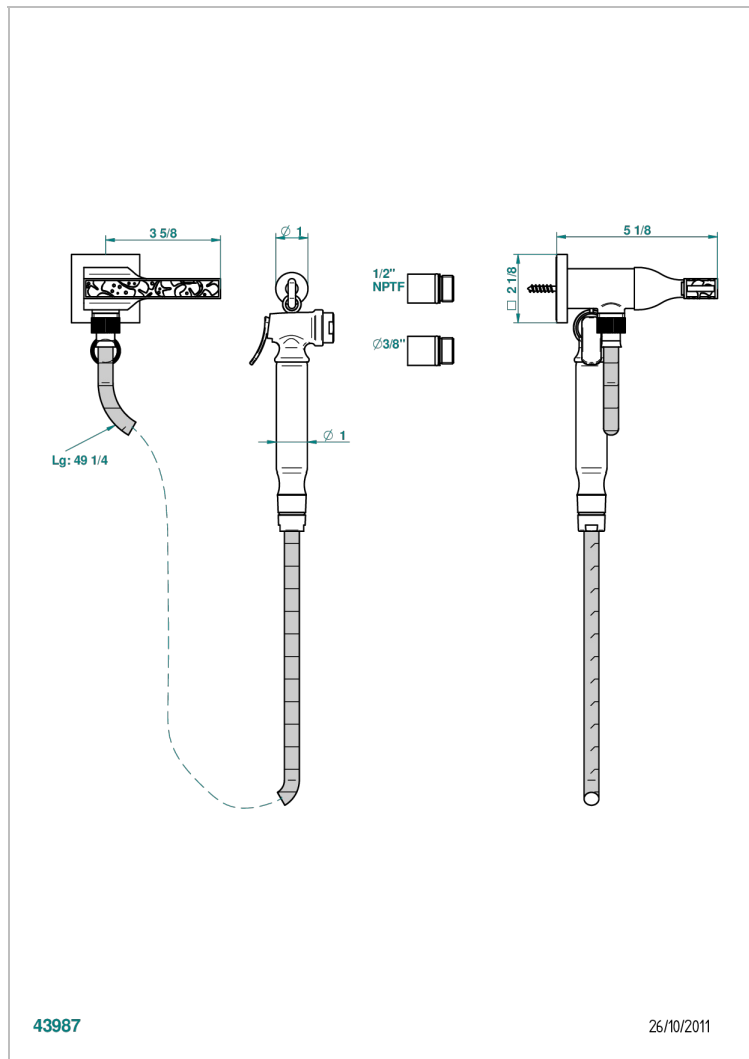

GINKGO

U5E-5840/8US

Handheld spray bidet with hose, elbow and hook

THG[®]
PARIS

CHARACTERISTIC

- Ginkgo
- Handheld spray bidet with hose, elbow and hook

TECHNICAL SPECS

- Recommandé : 3 bars (max. 5 bars) - Advised : 43,5 psi (max. 72 psi)
- 9,5 l/min à 3 bars (2.5 gpm at 43.5 psi)

AVAILABLE FINITIONS

- Chrome polished - A02
- Chrome polished / gold polished - G02
- Gold polished - F01
- Nickel polished - B01