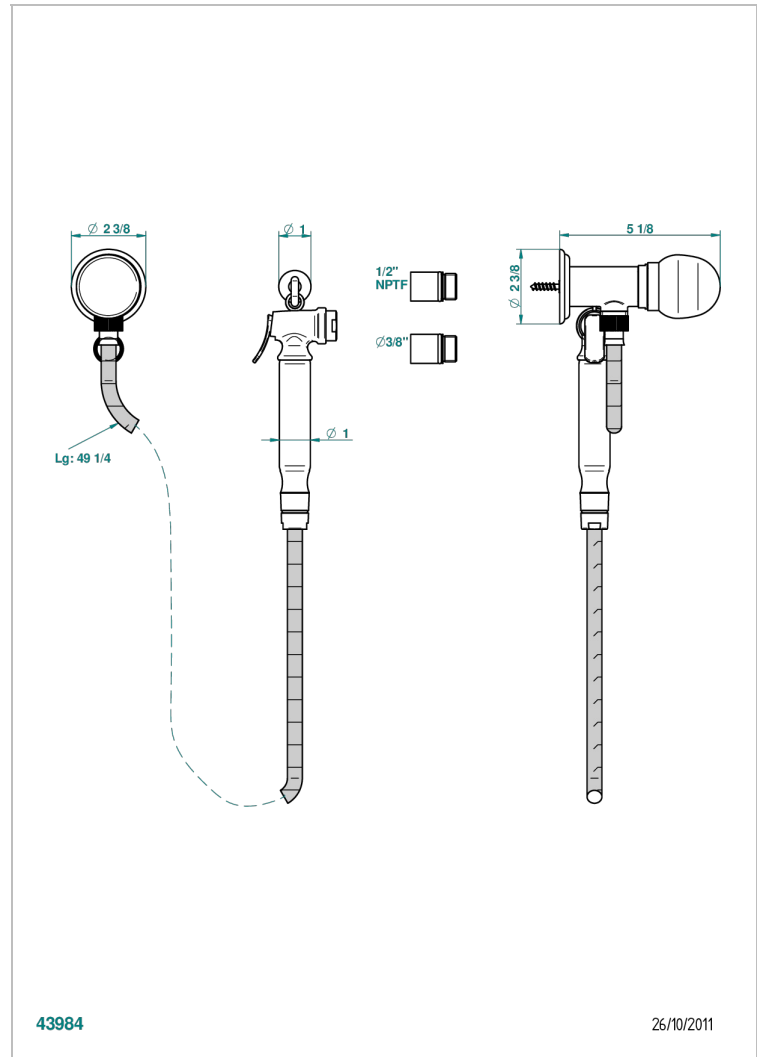

SUN DRAGON

U5D-5840/8US

Handheld spray bidet with hose, elbow and hook

CHARACTERISTIC

- Sun Dragon
- Handheld spray bidet with hose, elbow and hook

TECHNICAL SPECS

- Recommandé : 3 bars (max. 5 bars) - Advised : 43,5 psi (max. 72 psi)
- 9,5 l/min à 3 bars (2.5 gpm at 43.5 psi)

AVAILABLE FINITIONS

- Chrome polished - A02
- Chrome polished / gold polished - G02
- Gold polished - F01
- Nickel polished - B01