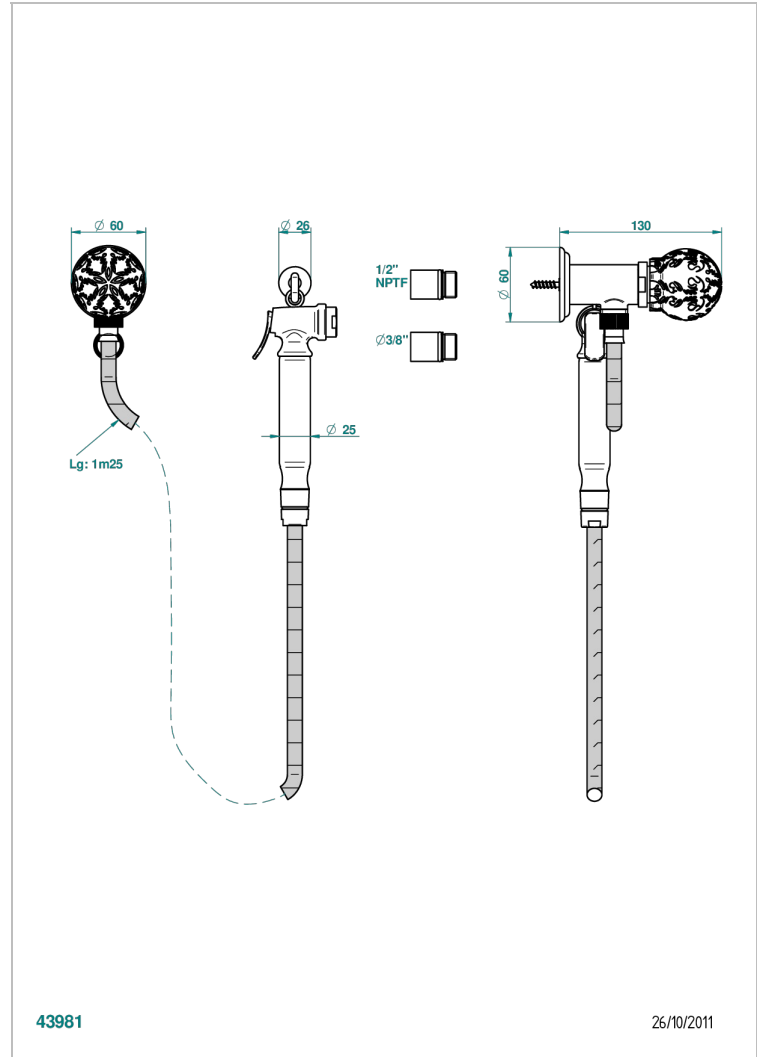

FLORE

U5A-5840/8US

Handheld spray bidet with hose, elbow and hook

43981

26/10/2011

CHARACTERISTIC

- Flore
- Handheld spray bidet with hose, elbow and hook

TECHNICAL SPECS

- Recommandé : 3 bars (max. 5 bars) - Advised : 43,5 psi (max. 72 psi)
- 9,5 l/min à 3 bars (2.5 gpm at 43.5 psi)

AVAILABLE FINITIONS

- Chrome polished - A02
- Chrome polished / gold polished - G02
- Gold polished - F01
- Nickel polished - B01