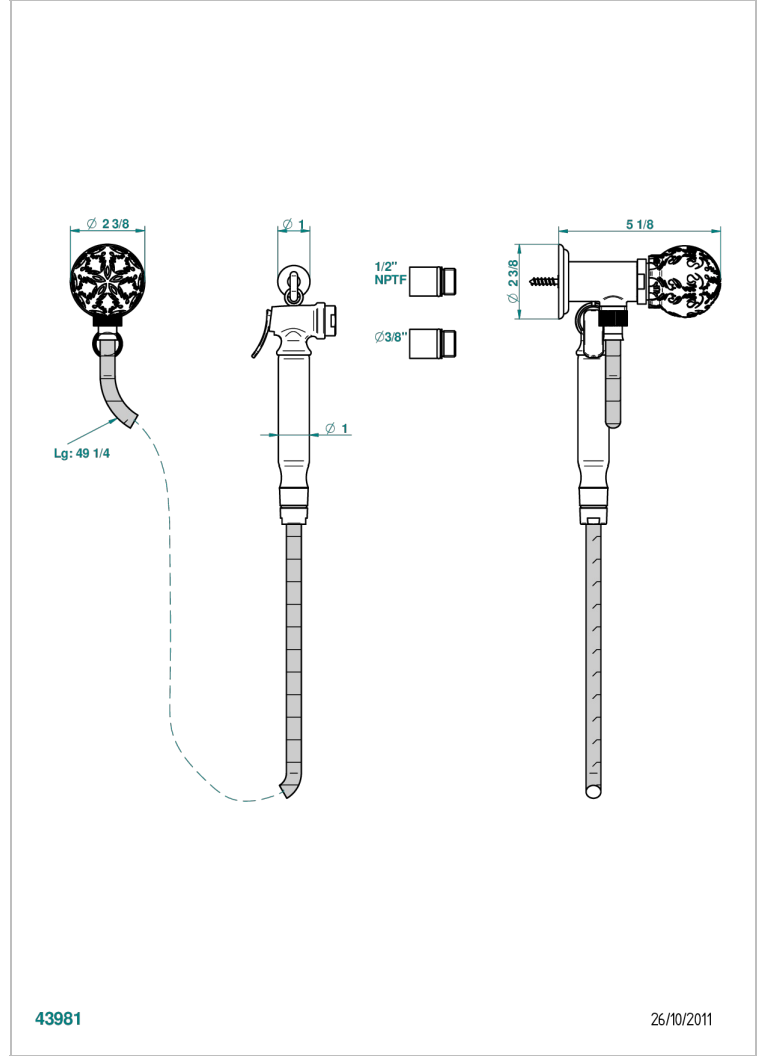

# FLORE

U5A-5840/8US

Handheld spray bidet with hose, elbow and hook

## CHARACTERISTIC

- Flore
- Handheld spray bidet with hose, elbow and hook

## TECHNICAL SPECS

- Recommandé : 3 bars (max. 5 bars) - Advised : 43,5 psi (max. 72 psi)
- 9,5 l/min à 3 bars (2.5 gpm at 43.5 psi)