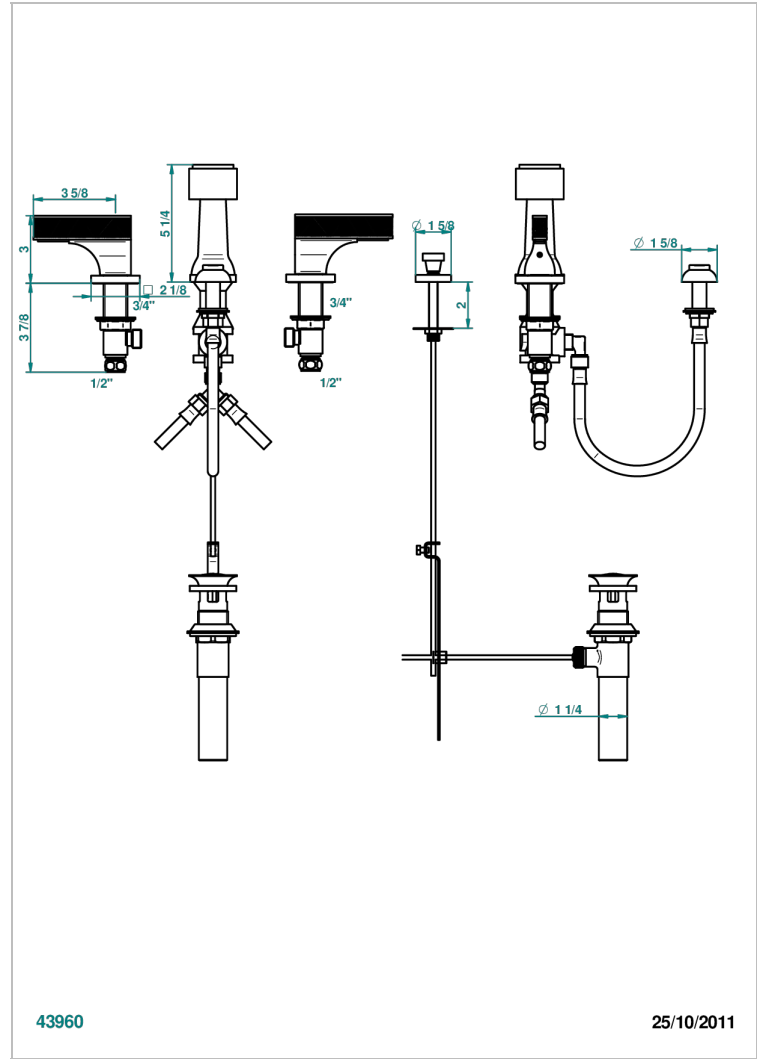

# VEGETAL

U5F-207KA

Deck mounted 3-hole bidet with vertical spray, vacuum breaker and drain

43960

25/10/2011