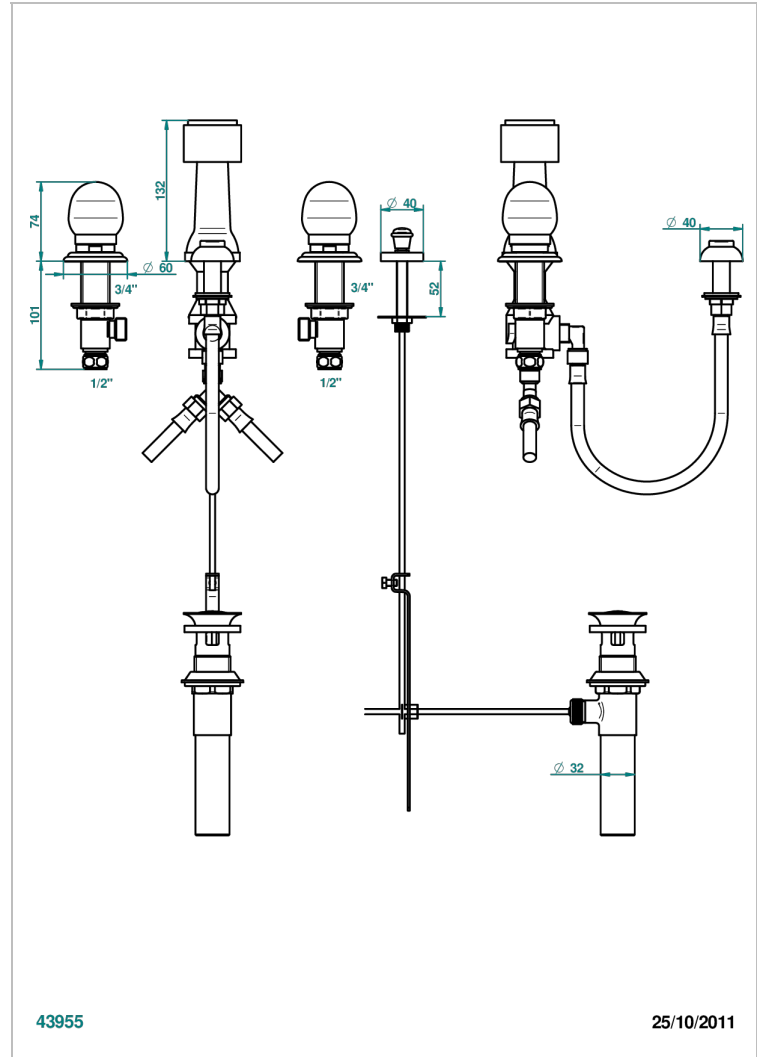

SUN DRAGON

U5D-207KA

Deck mounted 3-hole bidet with vertical spray, vacuum breaker and drain

43955

25/10/2011

CHARACTERISTIC

- ASME : ASME A112.18.1-2011/CSA B125.1-11

STANDARDS