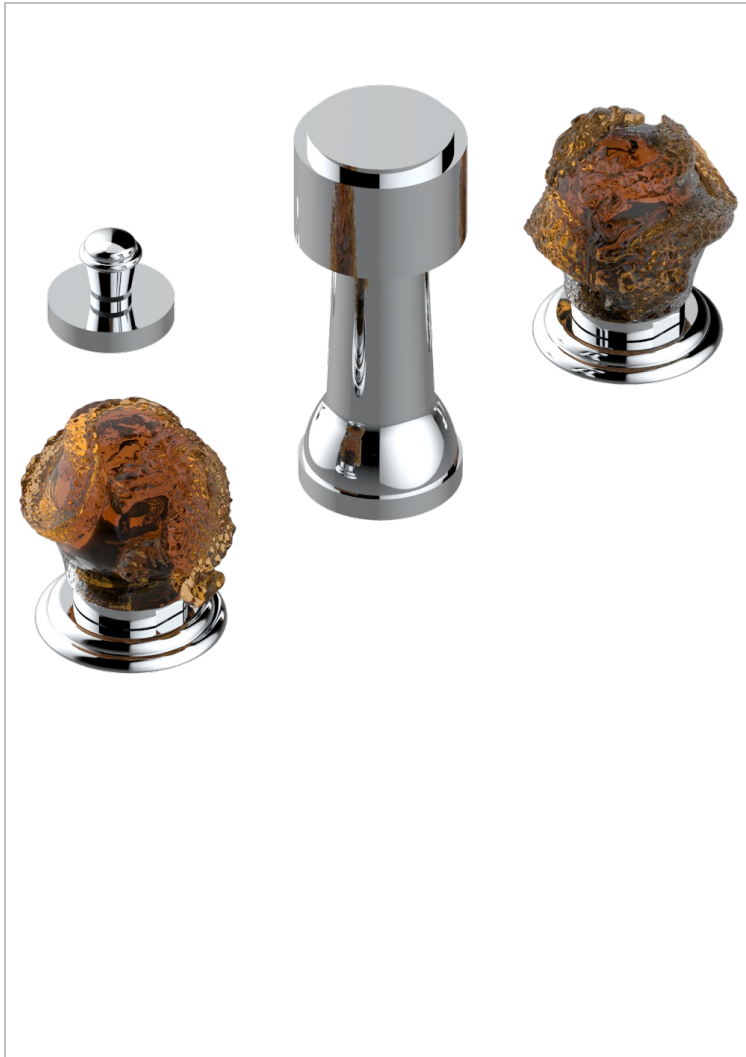

SUN DRAGON

U5D-207KA

Deck mounted 3-hole bidet with vertical spray, vacuum breaker and drain

43955

25/10/2011

CHARACTERISTIC

- ASME : ASME A112.18.1-2011/CSA B125.1-11

STANDARDS

AVAILABLE FINITIONS

Black ceram - D30
Blush PVD - H62
Brass color PVD - H49
Brown bronze color PVD - F33
Chrome polished - A02
Chrome polished / gold polished - G02

Copper antique matt, coated - H07
Gold color PVD - H52
Gold mat - F07
Gold polished - F01
Graphite PVD - H64
Light coated bronze - D01

Matt Umber PVD - H67
Matt blush PVD - H60
Matt brass color PVD - H50
Matt brown bronze color PVD - F34
Matt chrome (American satin) - C02
Matt gold color PVD - H53

Matt graphite PVD - H65
Matt nickel (American satin) - C01
Matt nickel color PVD - H56
Nickel antique / Sovereign - H28
Nickel color PVD - H55
Nickel polished - B01

Soft gold - F30
Soft matt gold - F31
Umber PVD - H66