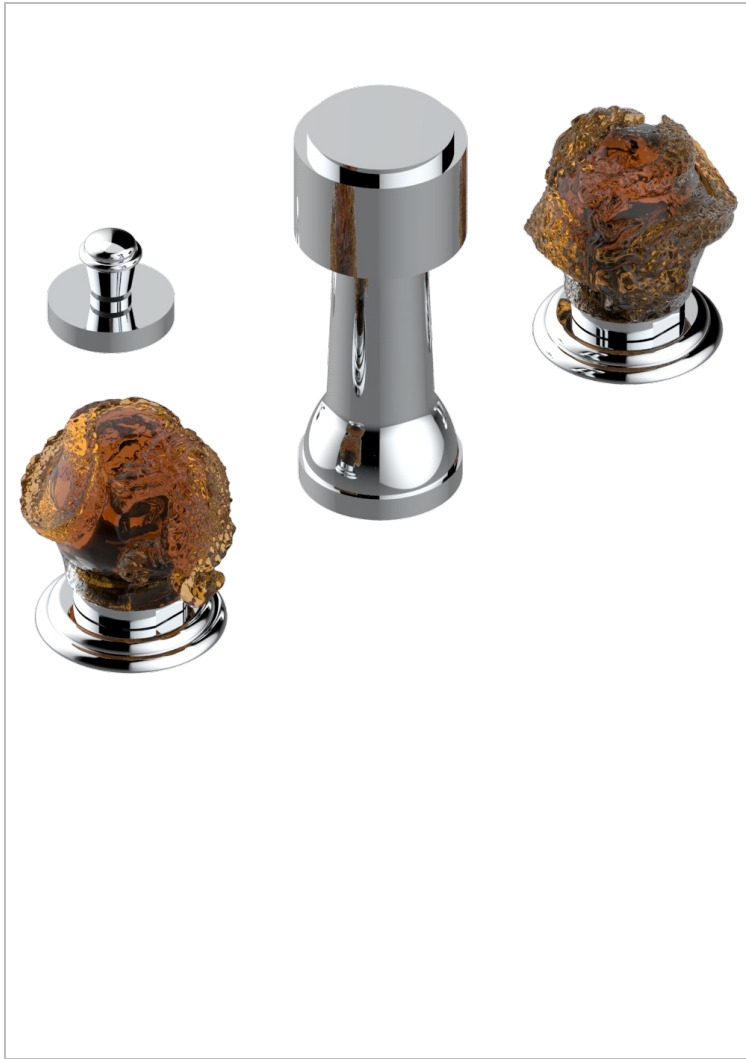

SUN DRAGON

U5D-207KA

Deck mounted 3-hole bidet with vertical spray, vacuum breaker and drain

43955

25/10/2011

CHARACTERISTIC

- ASME : ASME A112.18.1-2011/CSA B125.1-11

STANDARDS

AVAILABLE FINITIONS

Black ceram - D30
Blush PVD - H62
Brass color PVD - H49
Brown bronze color PVD - F33
Chrome polished - A02
Chrome polished / gold polished - G02

Copper antique matt, coated - H07
Gold color PVD - H52
Gold mat - F07
Gold polished - F01
Graphite PVD - H64
Light coated bronze - D01

Matt Umber PVD - H67
Matt blush PVD - H60
Matt brass color PVD - H50
Matt brown bronze color PVD - F34
Matt chrome (American satin) - C02
Matt gold color PVD - H53

Matt graphite PVD - H65
Matt nickel (American satin) - C01
Matt nickel color PVD - H56
Nickel antique / Sovereign - H28
Nickel color PVD - H55
Nickel polished - B01

Soft gold - F30
Soft matt gold - F31
Umber PVD - H66