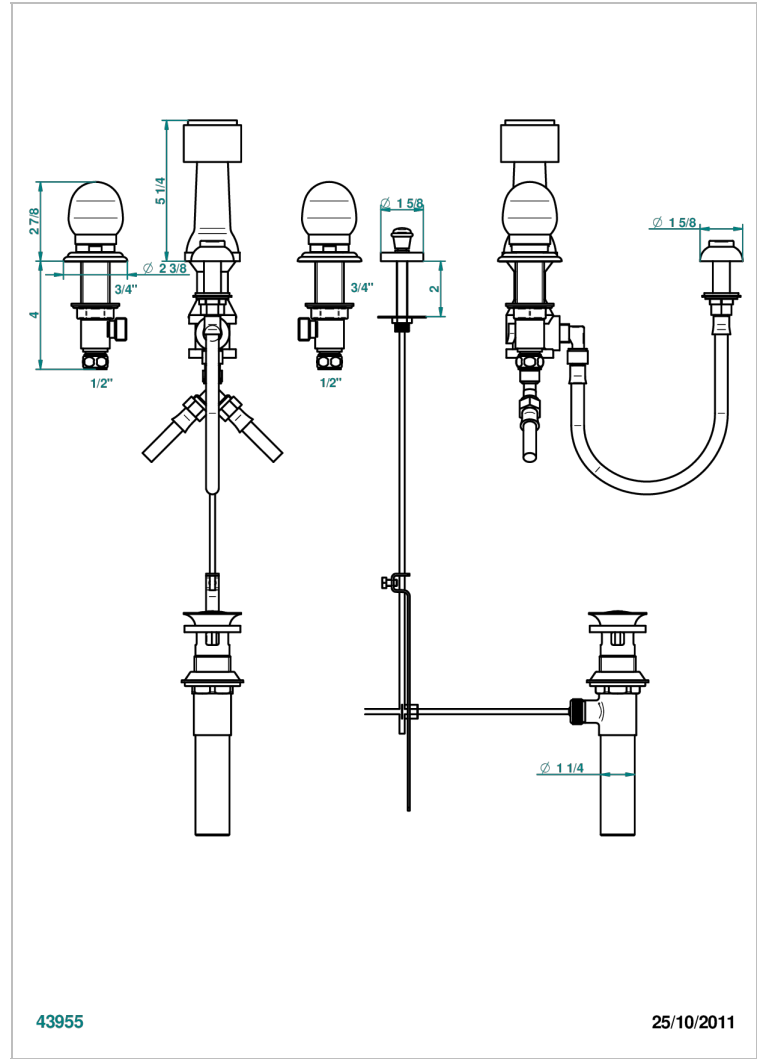

SUN DRAGON

U5D-207KA

Deck mounted 3-hole bidet with vertical spray, vacuum breaker and drain

43955

25/10/2011

CHARACTERISTIC

- ASME : ASME A112.18.1-2011/CSA B125.1-11

STANDARDS