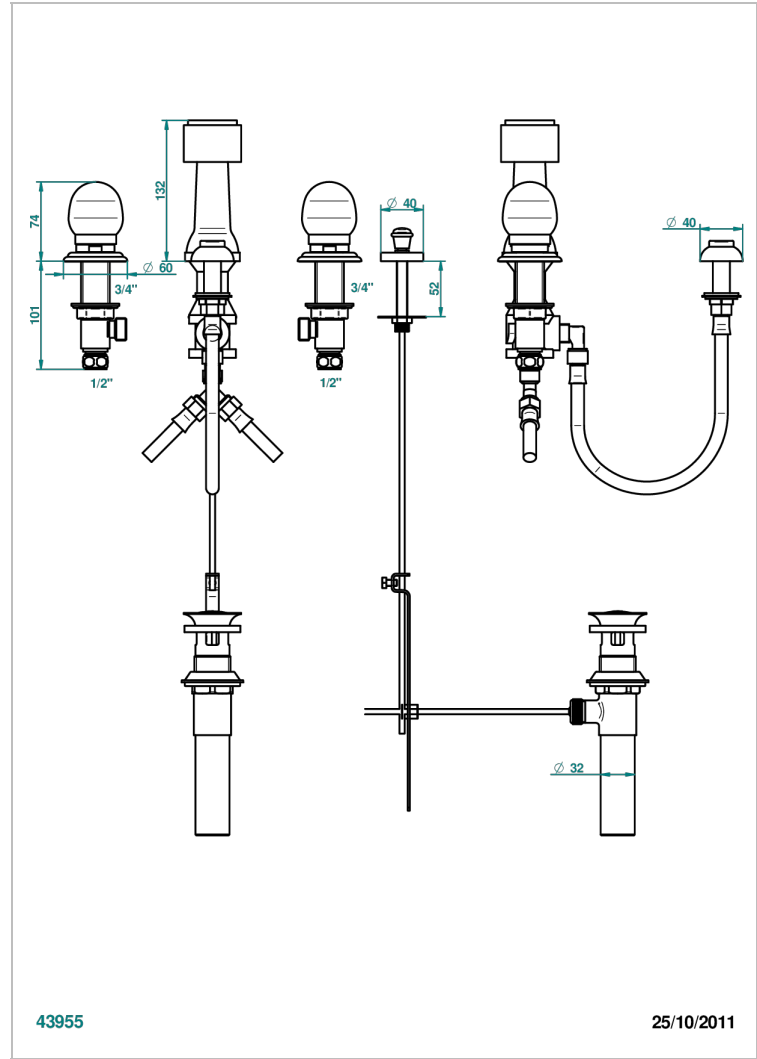

SUN DRAGON

U5D-207KA

Bidet Faucet with vertical spray, drain and vacuum breaker, for bidet Kohler

CHARACTERISTIC

- ASME : ASME A112.18.1-2011/CSA B125.1-11

STANDARDS

AVAILABLE FINITIONS

Antique nickel - H28
Black ceram - D30
Blush PVD - H62
Brass color PVD - H49
Brown bronze color PVD - F33
Gold color PVD - H52

Nickel color PVD - H55
Polished chrome (color finish) - A02
Polished chrome / Polished gold (color finish) - G02
Polished gold (color finish) - F01
Polished nickel - B01
Soft gold - F30

Soft matt gold - F31
Umber PVD - H66
Varnished matt antique red copper (color finish) - H07