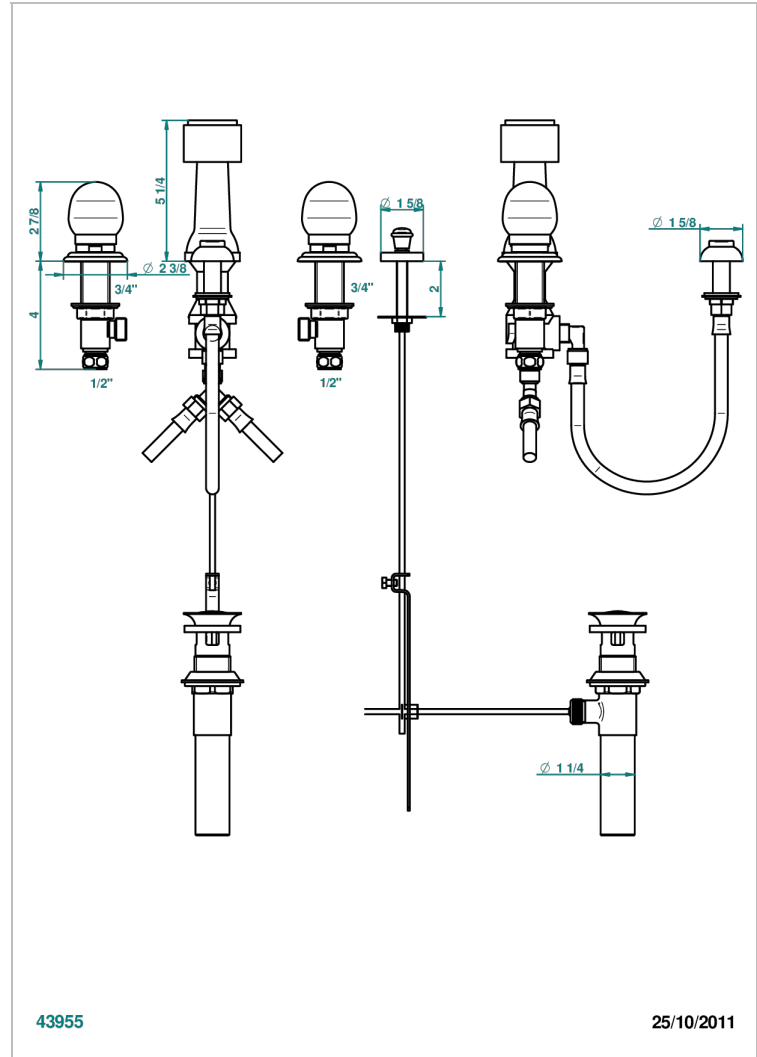

SUN DRAGON

U5D-207KA

Bidet Faucet with vertical spray, drain and vacuum breaker, for bidet Kohler

CHARACTERISTIC

- ASME : ASME A112.18.1-2011/CSA B125.1-11

STANDARDS

AVAILABLE FINITIONS

Antique nickel - H28
Black ceram - D30
Blush PVD - H62
Brass color PVD - H49
Brown bronze color PVD - F33
Gold color PVD - H52

Nickel color PVD - H55
Polished chrome (color finish) - A02
Polished chrome / Polished gold (color finish) - G02
Polished gold (color finish) - F01
Polished nickel - B01
Soft gold - F30

Soft matt gold - F31
Umber PVD - H66
Varnished matt antique red copper (color finish) - H07