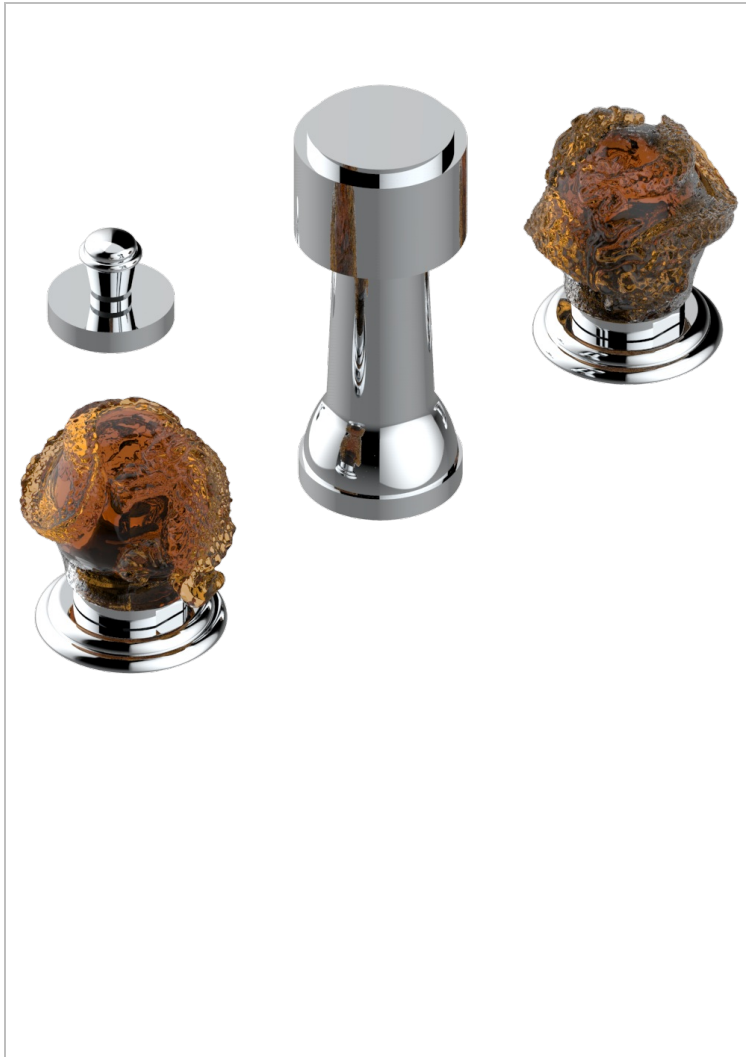

SUN DRAGON

U5D-207KA

Bidet Faucet with vertical spray, drain and vacuum breaker, for bidet Kohler

CHARACTERISTIC

- ASME : ASME A112.18.1-2011/CSA B125.1-11

STANDARDS

AVAILABLE FINITIONS

Antique nickel - H28
Black ceram - D30
Blush PVD - H62
Brass color PVD - H49
Brown bronze color PVD - F33
Gold color PVD - H52

Graphite PVD - H64
Lacquered light bronze - D01
Matt Umber PVD - H67
Matt blush PVD - H60
Matt brass color PVD - H50
Matt brown bronze color PVD - F34

Matt chrome - C02
Matt gold - F07
Matt gold color PVD - H53
Matt graphite PVD - H65
Matt nickel (color finish) - C01
Matt nickel color PVD - H56

Nickel color PVD - H55
Polished chrome (color finish) - A02
Polished chrome / Polished gold (color finish) - G02
Polished gold (color finish) - F01
Polished nickel - B01
Soft gold - F30

Soft matt gold - F31
Umber PVD - H66
Varnished matt antique red copper (color finish) - H07