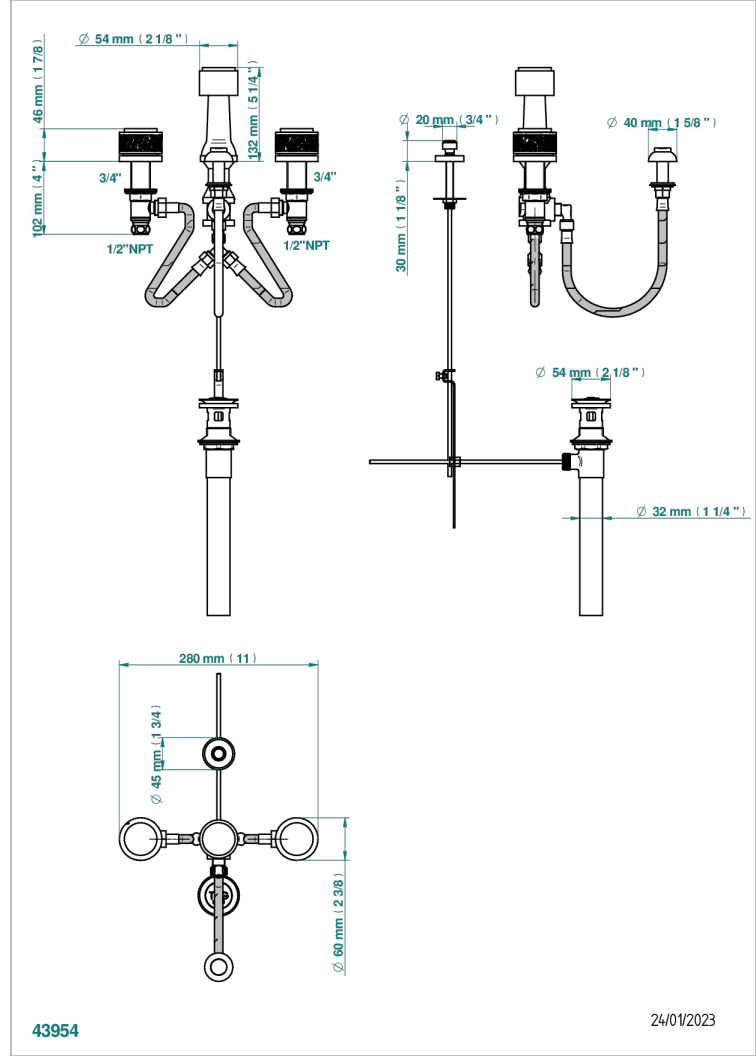

NEW PARADISE

U5P-207KA

Deck mounted 3-hole bidet with vertical spray, vacuum breaker and drain

43954

24/01/2023

CHARACTERISTIC

- ASME : ASME A112.18.1-2011/CSA B125.1-11

STANDARDS

AVAILABLE FINITIONS

- Black ceram - D30
- Blush PVD - H62
- Brass color PVD - H49
- Brown bronze color PVD - F33
- Chrome polished - A02
- Gold color PVD - H52

- Gold mat - F07
- Gold polished - F01
- Graphite PVD - H64
- Light coated bronze - D01
- Matt Umber PVD - H67
- Matt blush PVD - H60

- Matt brass color PVD - H50
- Matt brown bronze color PVD - F34
- Matt chrome (American satin) - C02
- Matt gold color PVD - H53
- Matt graphite PVD - H65
- Matt nickel (American satin) - C01

- Matt nickel color PVD - H56
- Nickel antique / Sovereign - H28
- Nickel color PVD - H55
- Nickel polished - B01
- Soft matt gold - F31
- Umber PVD - H66